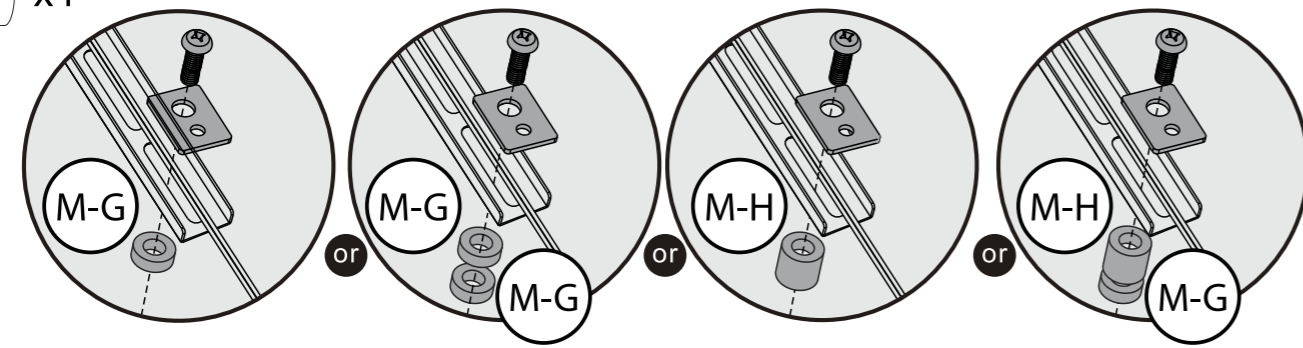

TWM602 REV4

3a

⚠ Different TVs will require different screw sizes, choose the best screw size for your TV.

- M-A  x4
- M-B  x4
- M-C  x4
- M-F  x4

⚠ For new Samsung TVs use the longer S-A screw together with the Samsung wall mount adapter provided by Samsung with the TV.

**Tools**

**Main Parts**

**Package W**

**Samsung TV Screws**

3b

⚠ Different TVs will require different screw sizes, choose the best screw size for your TV. Use the spacers with the longer screws to help avoid blocking any connector ports.

- M-C  x4
- M-D  x4
- M-E  x4
- M-F  x4
- M-G  x4/8
- M-H  x4

**Package M**