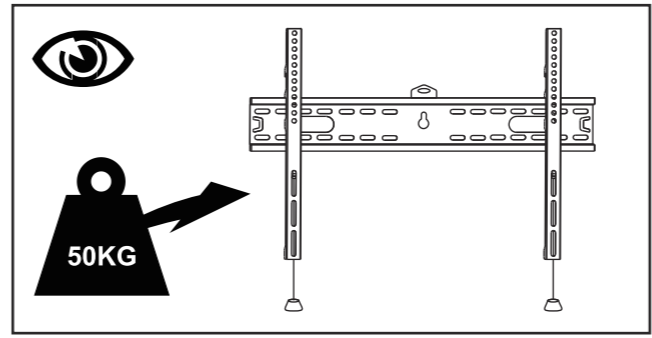

TWM602 REV4

3a

⚠ Different TVs will require different screw sizes, choose the best screw size for your TV.

- M-A  x4
- M-B  x4
- M-C  x4
- M-F  x4

⚠ For new Samsung TVs use the longer S-A screw together with the Samsung wall mount adapter provided by Samsung with the TV.

**Tools**

**Main Parts**

**Package W**

**Samsung TV Screws**

3b

⚠ Different TVs will require different screw sizes, choose the best screw size for your TV. Use the spacers with the longer screws to help avoid blocking any connector ports.