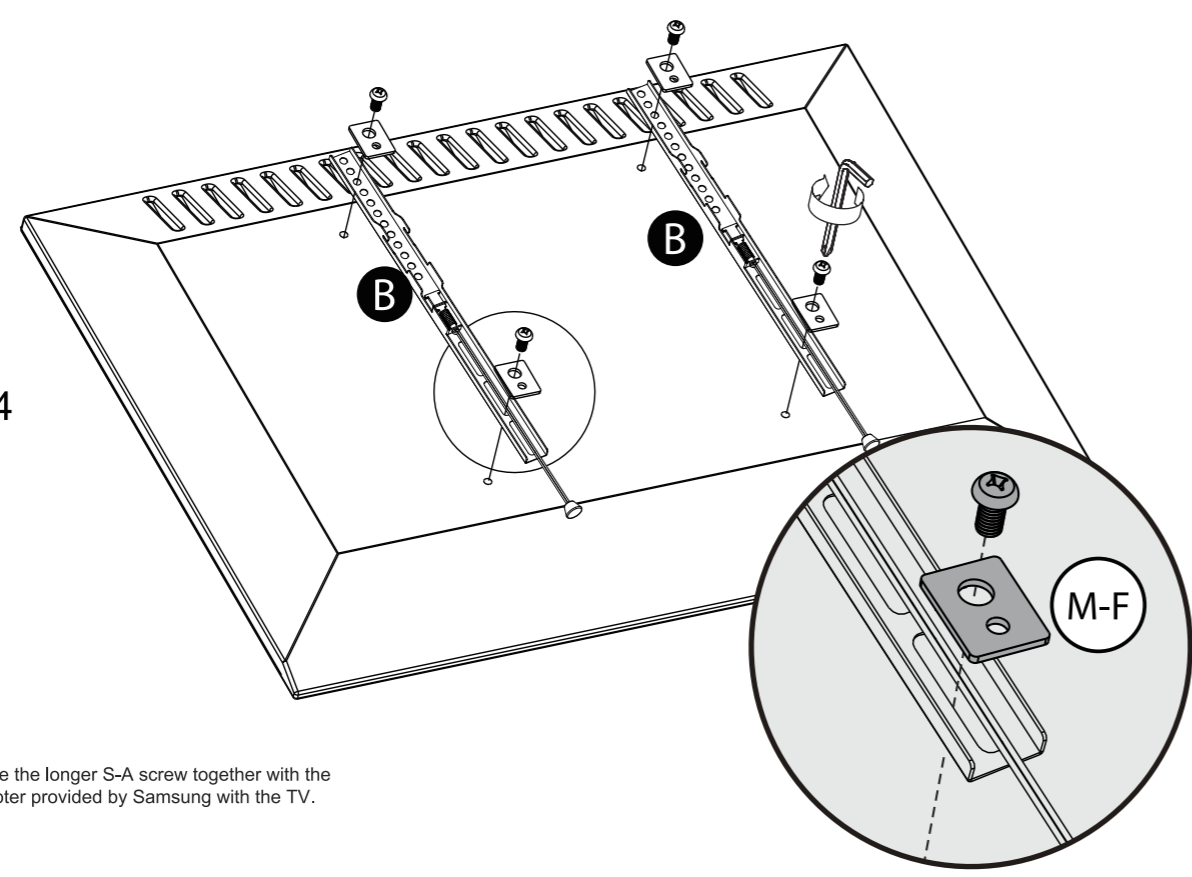

TWM602 REV4

3a

⚠ Different TVs will require different screw sizes, choose the best screw size for your TV.

- M-A  x4
- M-B  x4
- M-C  x4
- M-F  x4

⚠ For new Samsung TVs use the longer S-A screw together with the Samsung wall mount adapter provided by Samsung with the TV.

**Tools**

**Main Parts**

**Package W**

**Samsung TV Screws**

3b

⚠ Different TVs will require different screw sizes, choose the best screw size for your TV. Use the spacers with the longer screws to help avoid blocking any connector ports.