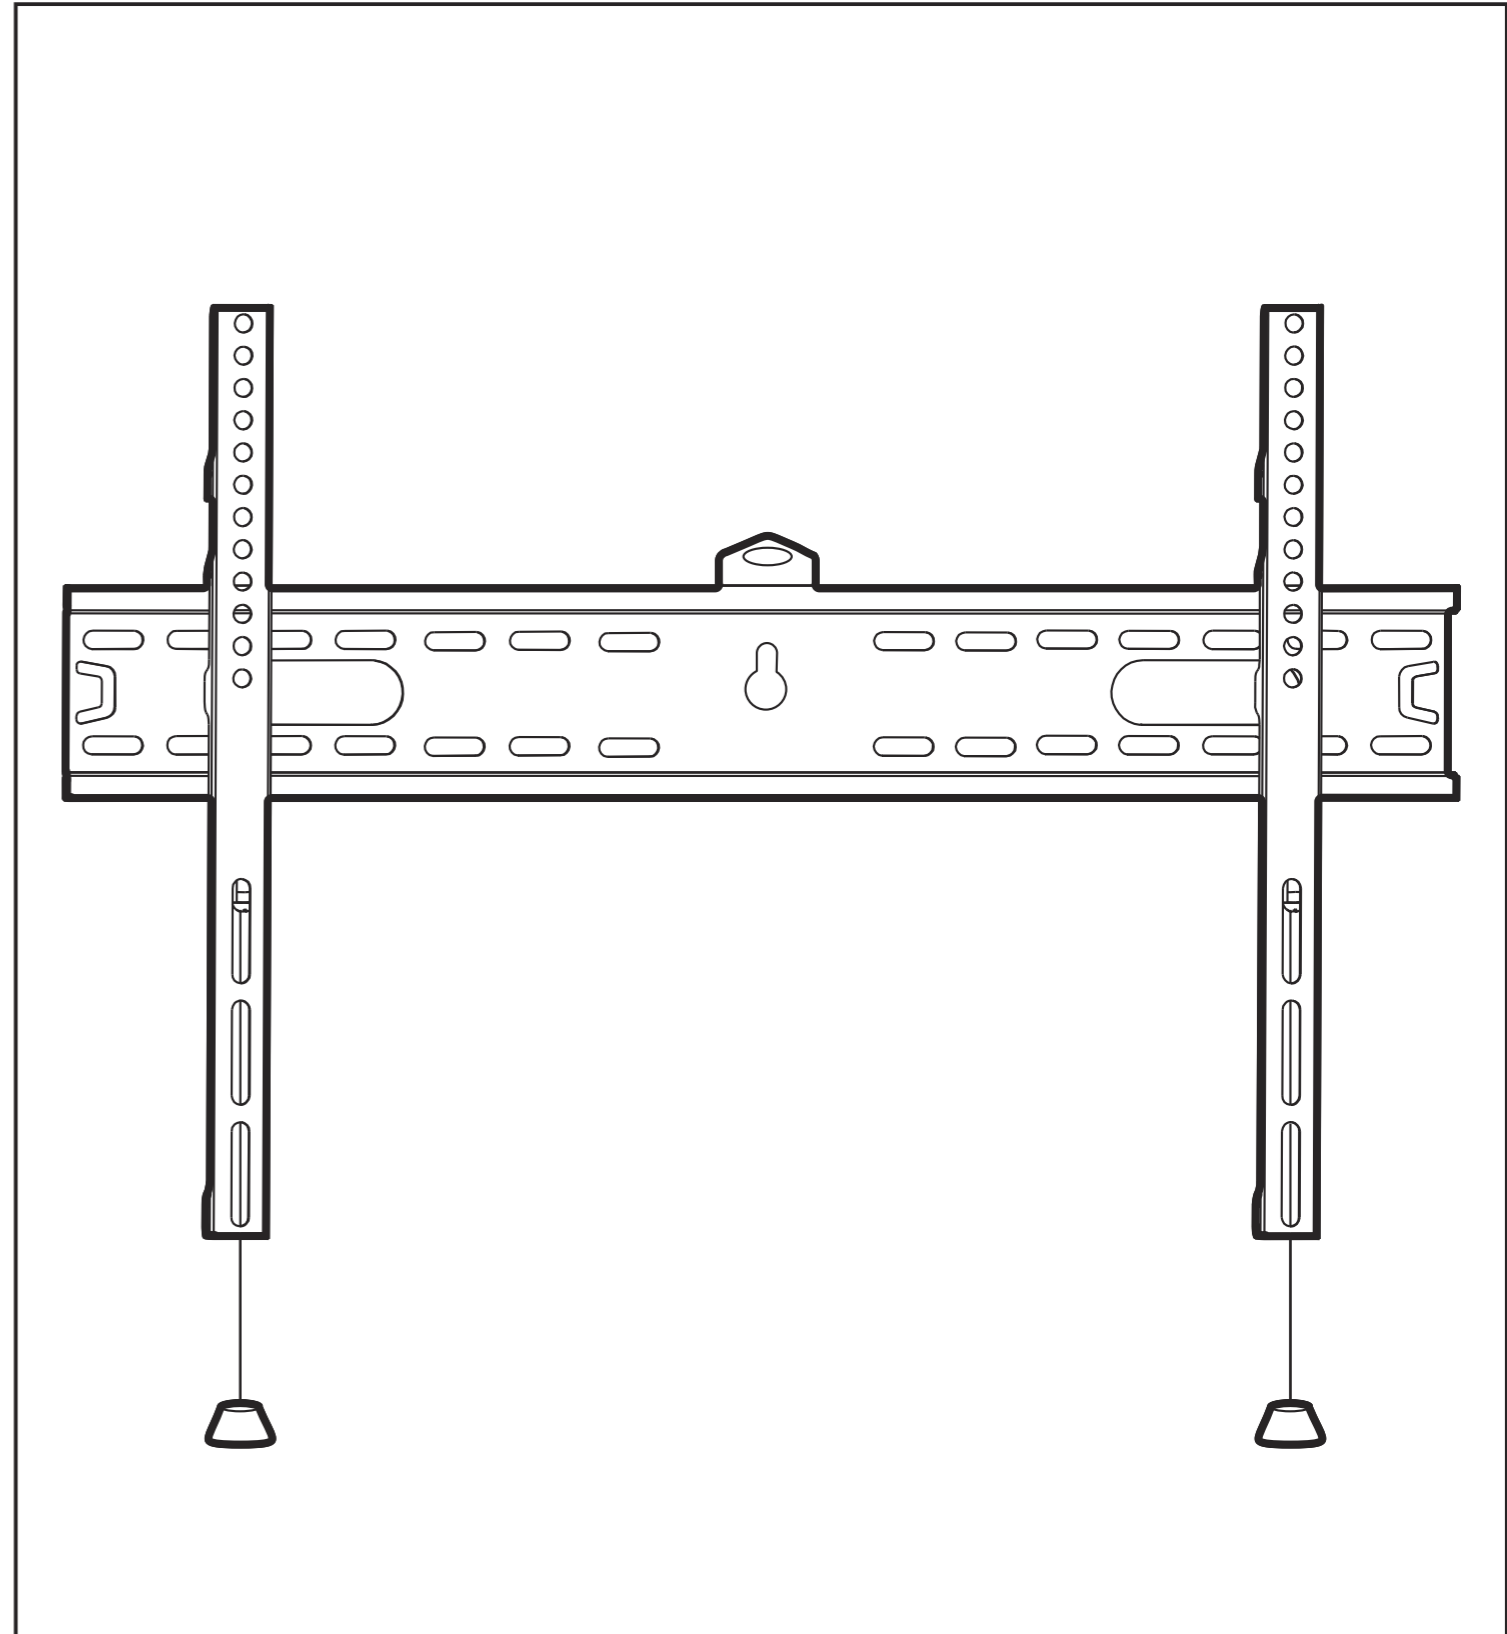

Product Name: TWM602  
Art number: 402212

**TECHLINK , A Division Of Tapehand Ltd.**  
Units 7 and 8 Bat and Ball Enterprise Centre  
Bat and Ball Road  
Sevenoaks  
Kent  
United Kingdom  
TN14 5LJ

**(UK)Free Phone 0800 634 2699**  
**(US)Toll Free (844) 499-1159**  
**spares@techlink.uk.com**  
**Web** **www.techlink.uk.com**  
**www.recharge.uk.com**

TWM602 REV4

3a

⚠ Different TVs will require different screw sizes, choose the best screw size for your TV.

- M-A  x4
- M-B  x4
- M-C  x4
- M-F  x4

⚠ For new Samsung TVs use the longer S-A screw together with the Samsung wall mount adapter provided by Samsung with the TV.

**Tools**

**Main Parts**

**Package W**

**Samsung TV Screws**

3b

⚠ Different TVs will require different screw sizes, choose the best screw size for your TV. Use the spacers with the longer screws to help avoid blocking any connector ports.