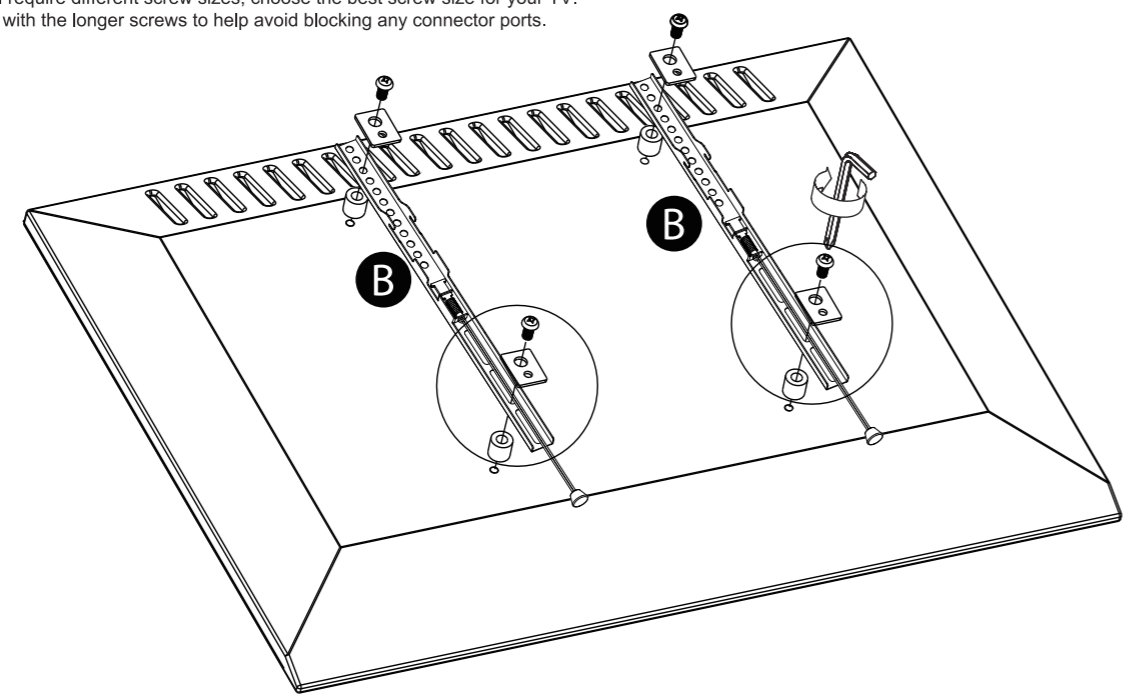

TWM602 REV4

3a

⚠ Different TVs will require different screw sizes, choose the best screw size for your TV.

- M-A  x4
- M-B  x4
- M-C  x4
- M-F  x4

⚠ For new Samsung TVs use the longer S-A screw together with the Samsung wall mount adapter provided by Samsung with the TV.

**Tools**

**Main Parts**

**Package W**

**Samsung TV Screws**

3b

⚠ Different TVs will require different screw sizes, choose the best screw size for your TV. Use the spacers with the longer screws to help avoid blocking any connector ports.

- M-C  x4
- M-D  x4
- M-E  x4
- M-F  x4
- M-G  x4/8
- M-H  x4

**Package M**