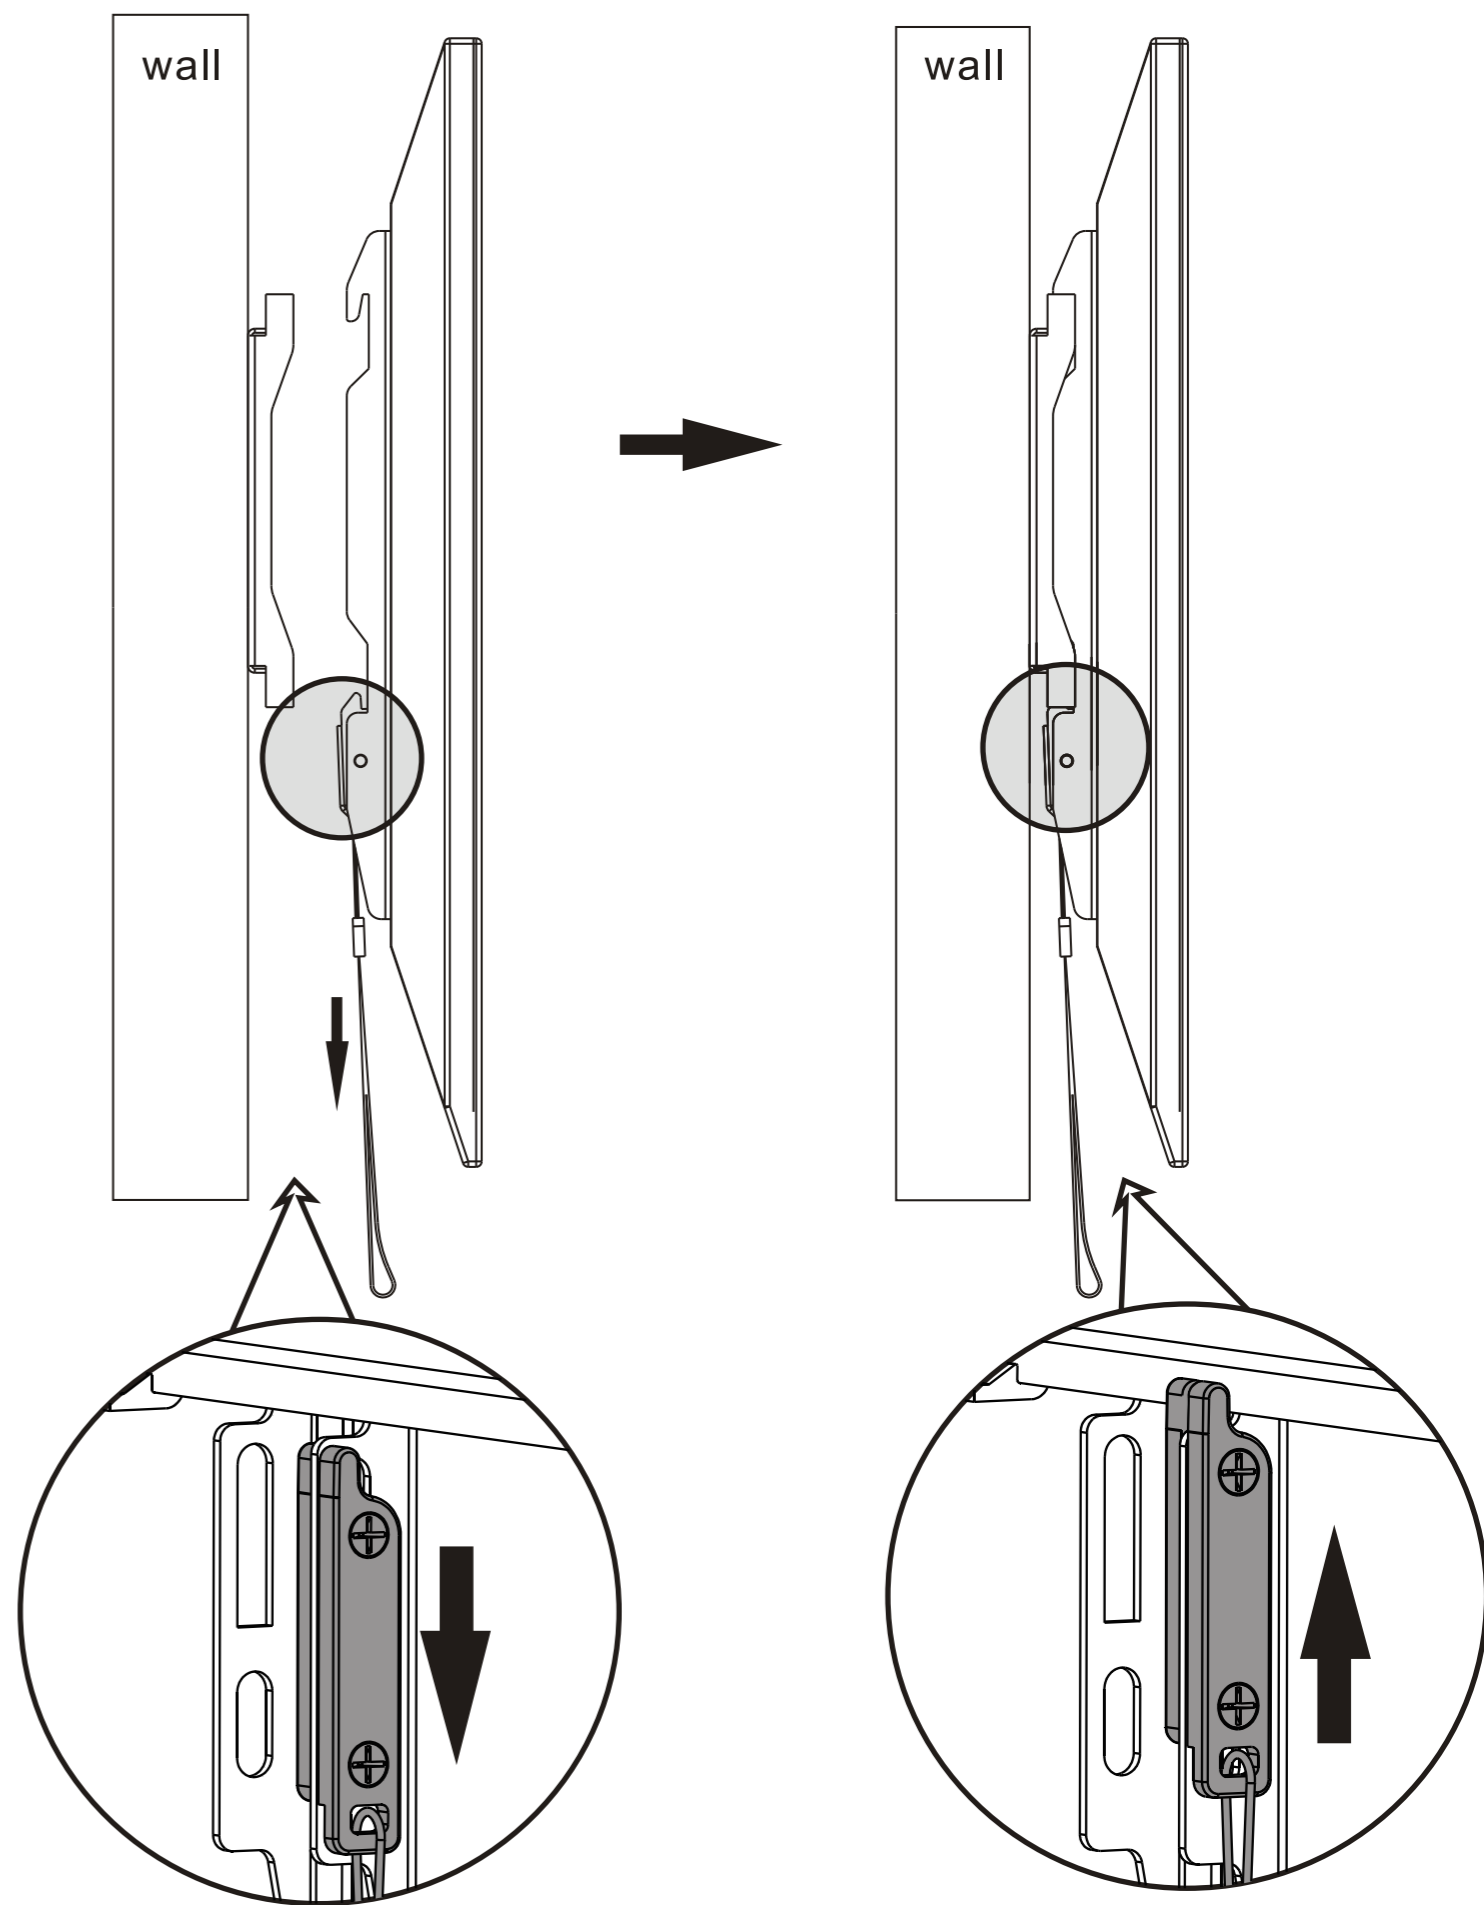

TWM602 REV4

3a

⚠ Different TVs will require different screw sizes, choose the best screw size for your TV.

- M-A  x4
- M-B  x4
- M-C  x4
- M-F  x4

⚠ For new Samsung TVs use the longer S-A screw together with the Samsung wall mount adapter provided by Samsung with the TV.

**Tools**

**Main Parts**

**Package W**

**Samsung TV Screws**

3b

⚠ Different TVs will require different screw sizes, choose the best screw size for your TV. Use the spacers with the longer screws to help avoid blocking any connector ports.