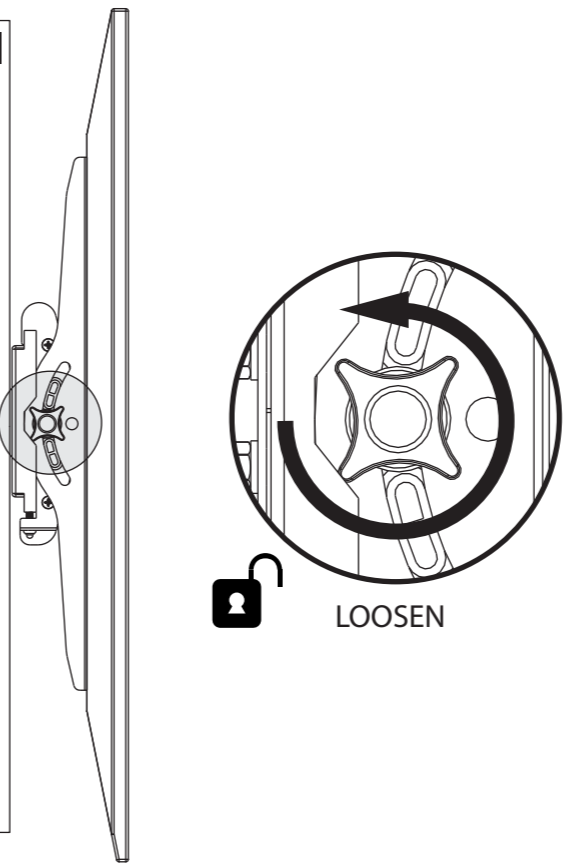

Product Name: TWM601  
Art number: 402211

**TECHLINK , A Division Of Tapehand Ltd.**  
Units 7 and 8 Bat and Ball Enterprise Centre  
Bat and Ball Road  
Sevenoaks  
Kent  
United Kingdom  
TN14 5LJ

 **(UK)Free Phone 0800 634 2699**  
**(US)Toll Free (844) 499-1159**  
 **spares@techlink.uk.com**  
**Web** **www.techlink.uk.com**  
**www.recharge.uk.com**

wall

wall

wall

wall

3a

(M-A)  x4

(M-B)  x4

(M-C)  x4

[D] x 1

Package W

[W-A] x 5

[W-B] x 5

[W-C] x 4

Samsung TV Screws

[S-A] x 4

(M8 X 45)

(M4 X 45)

3b

For new Samsung TVs use the longer S-A screw together with the Samsung wall mount adapter provided with the TV

(M-C)  x4

(M-D)  x4

(M-E)  x4

(M-F) 

(M-G)  x4/8