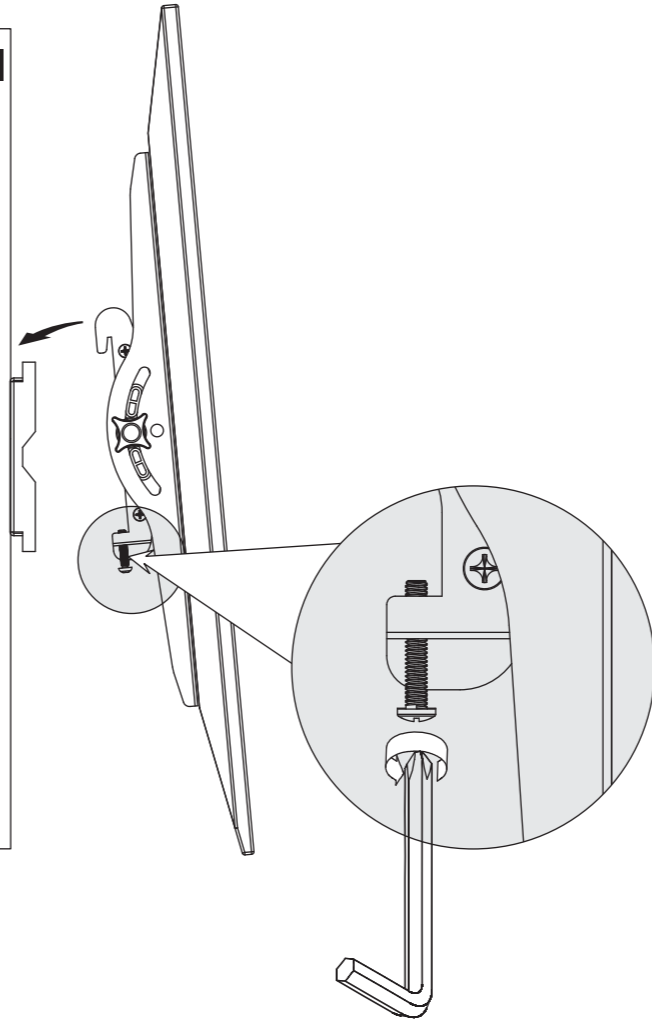

Product Name: TWM601  
Art number: 402211

**TECHLINK , A Division Of Tapehand Ltd.**  
Units 7 and 8 Bat and Ball Enterprise Centre  
Bat and Ball Road  
Sevenoaks  
Kent  
United Kingdom  
TN14 5LJ

 **(UK)Free Phone 0800 634 2699**  
**(US)Toll Free (844) 499-1159**  
 **spares@techlink.uk.com**  
**Web** **www.techlink.uk.com**  
**www.recharge.uk.com**

wall

wall

wall

wall

3a

(M-A)  x4

(M-B)  x4

(M-C)  x4

[D] x 1

Package W

[W-A] x 5

[W-B] x 5

[W-C] x 4

Samsung TV Screws

[S-A] x 4

(M8 X 45)

(M4 X 45)

3b

For new Samsung TVs use the longer S-A screw together with the Samsung wall mount adapter provided with the TV

(M-C)  x4

(M-D)  x4

(M-E)  x4

(M-F) 

(M-G)  x4/8