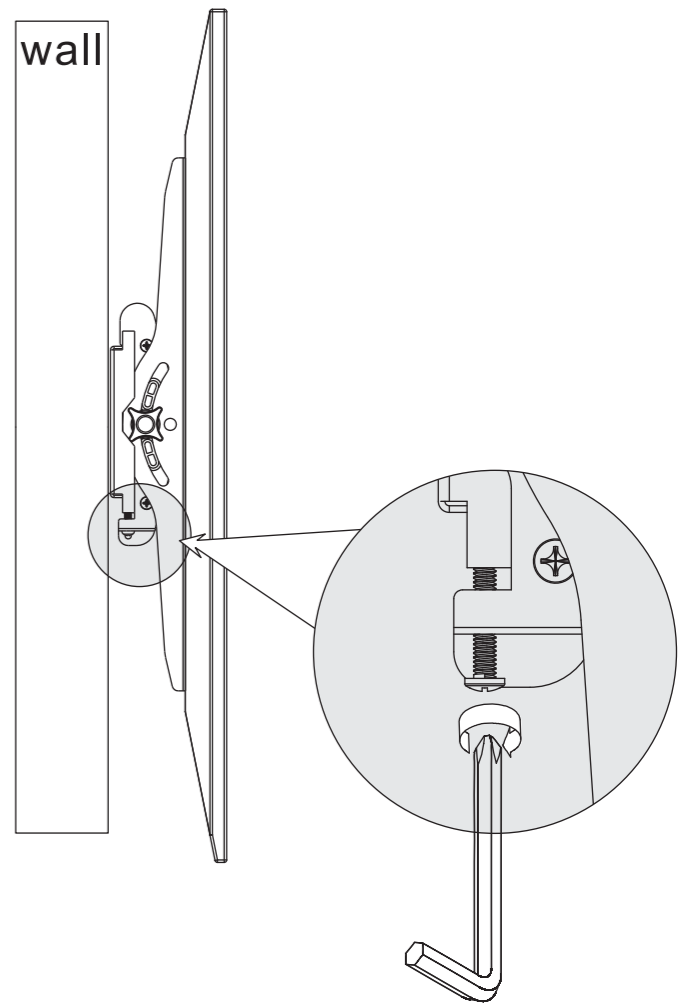

wall

wall

wall

wall

3a

(M-A)  x4

(M-B)  x4

(M-C)  x4

[D] x 1

Package W

[W-A] x 5

[W-B] x 5

[W-C] x 4

Samsung TV Screws

[S-A] x 4

(M8 X 45)

(M4 X 45)

3b

For new Samsung TVs use the longer S-A screw together with the Samsung wall mount adapter provided with the TV

(M-C)  x4

(M-D)  x4

(M-E)  x4

(M-F) 

(M-G)  x4/8