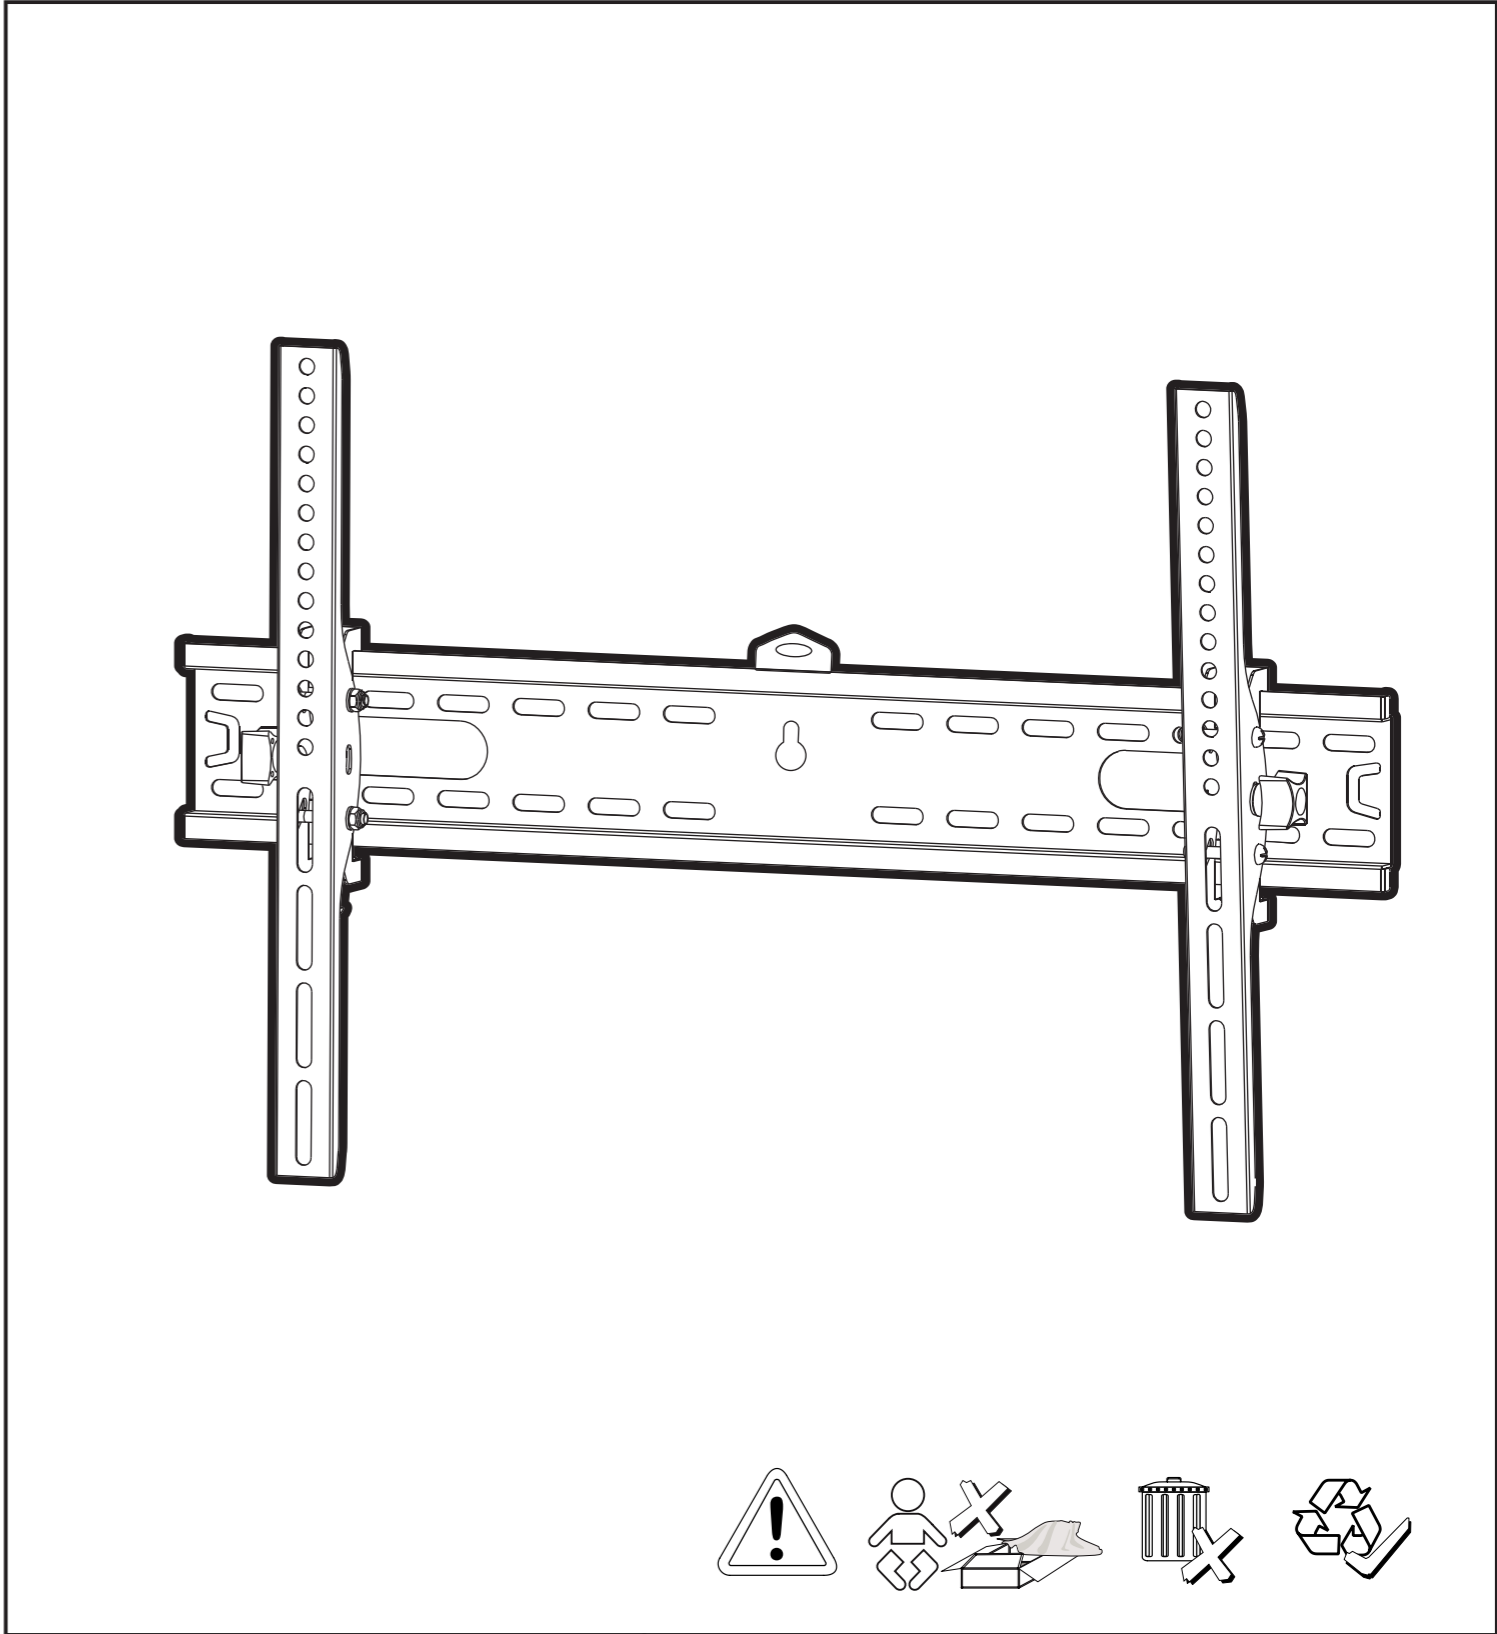

Product Name: TWM601  
Art number: 402211

**TECHLINK , A Division Of Tapehand Ltd.**  
Units 7 and 8 Bat and Ball Enterprise Centre  
Bat and Ball Road  
Sevenoaks  
Kent  
United Kingdom  
TN14 5LJ

 **(UK)Free Phone 0800 634 2699**  
**(US)Toll Free (844) 499-1159**  
 **spares@techlink.uk.com**  
**Web** **www.techlink.uk.com**  
**www.recharge.uk.com**

wall

wall

wall

wall

3a

(M-A)  x4

(M-B)  x4

(M-C)  x4

[D] x 1

Package W

[W-A] x 5

[W-B] x 5

[W-C] x 4

Samsung TV Screws

[S-A] x 4

(M8 X 45)

(M4 X 45)

3b

For new Samsung TVs use the longer S-A screw together with the Samsung wall mount adapter provided with the TV

(M-C)  x4

(M-D)  x4

(M-E)  x4

(M-F) 

(M-G)  x4/8