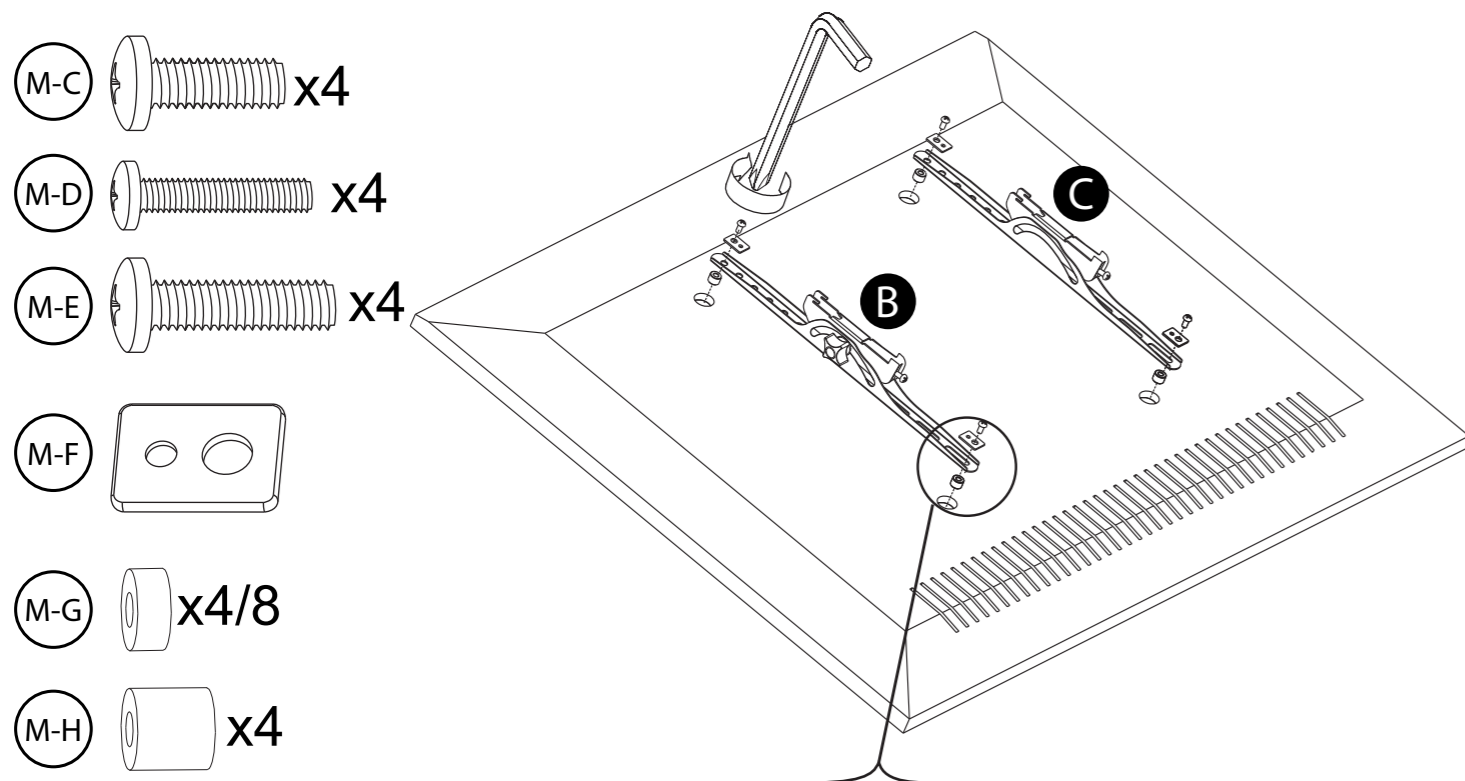

[B] x 1

[C] x 1

[D] x 1

Package W

[W-A] x 5

[W-B] x 5

[W-C] x 4

Samsung TV Screws

[S-A] x 4

(M8 X 45)

(M4 X 45)

3b

For new Samsung TVs use the longer S-A screw together with the Samsung wall mount adapter provided with the TV

(M-C) x4

(M-D) x4

(M-E) x4

(M-F)

(M-G) x4/8

(M-H) x4