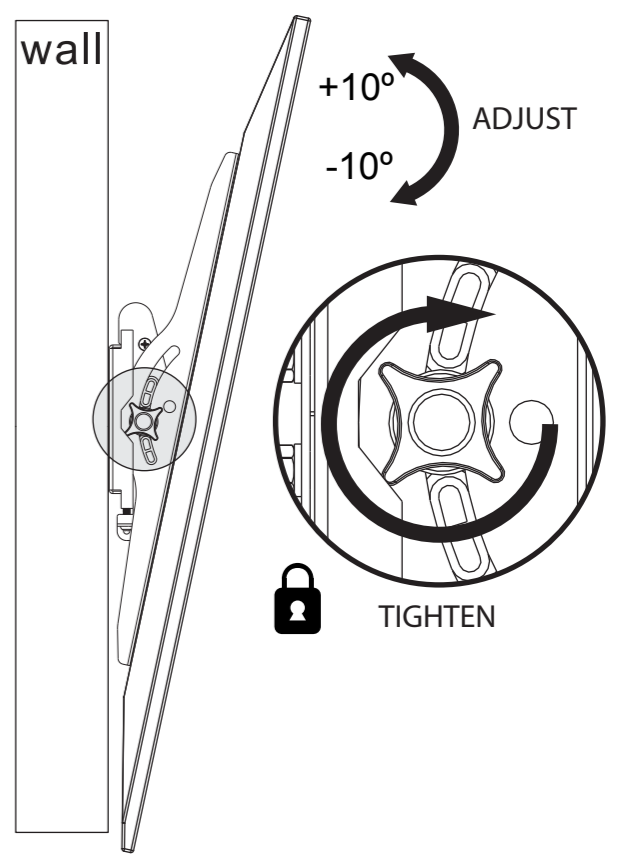

wall

wall

wall

wall

3a

(M-A)  x4

(M-B)  x4

(M-C)  x4

[D] x 1

Package W

[W-A] x 5

[W-B] x 5

[W-C] x 4

Samsung TV Screws

[S-A] x 4

(M8 X 45)

(M4 X 45)

3b

For new Samsung TVs use the longer S-A screw together with the Samsung wall mount adapter provided with the TV

(M-C)  x4

(M-D)  x4

(M-E)  x4

(M-F) 

(M-G)  x4/8