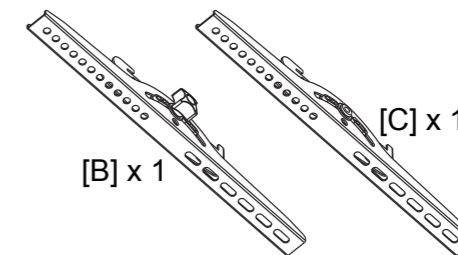

wall

wall

wall

wall

3a

(M-A)  x4

(M-B)  x4

(M-C)  x4

(M-F)  x4

50KG

Tools

[T-A] x 1

Main Parts

[A] x 1

[B] x 1

[C] x 1

[D] x 1

Package W

[W-A] x 5

[W-B] x 5

[W-C] x 4

Samsung TV Screws

[S-A] x 4

(M8 X 45)

(M4 X 45)

3b

For new Samsung TVs use the longer S-A screw together with the Samsung wall mount adapter provided with the TV

(M-C)  x4

(M-D)  x4

(M-E)  x4

(M-F) 

(M-G)  x4/8