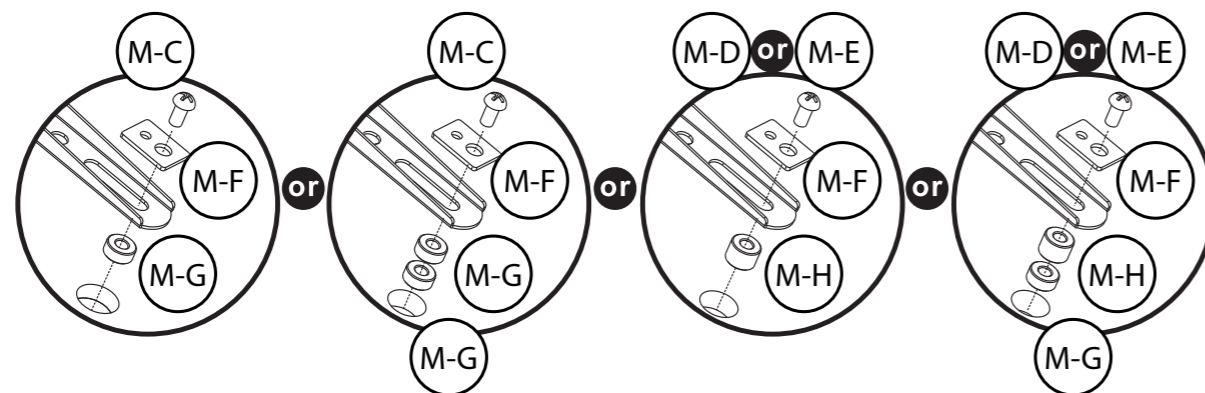

wall

wall

wall

wall

3a

(M-A)  x4

(M-B)  x4

(M-C)  x4

[D] x 1

Package W

[W-A] x 5

[W-B] x 5

[W-C] x 4

Samsung TV Screws

[S-A] x 4

(M8 X 45)

(M4 X 45)

3b

For new Samsung TVs use the longer S-A screw together with the Samsung wall mount adapter provided with the TV

(M-C)  x4

(M-D)  x4

(M-E)  x4

(M-F) 

(M-G)  x4/8

(M-H)  x4

1