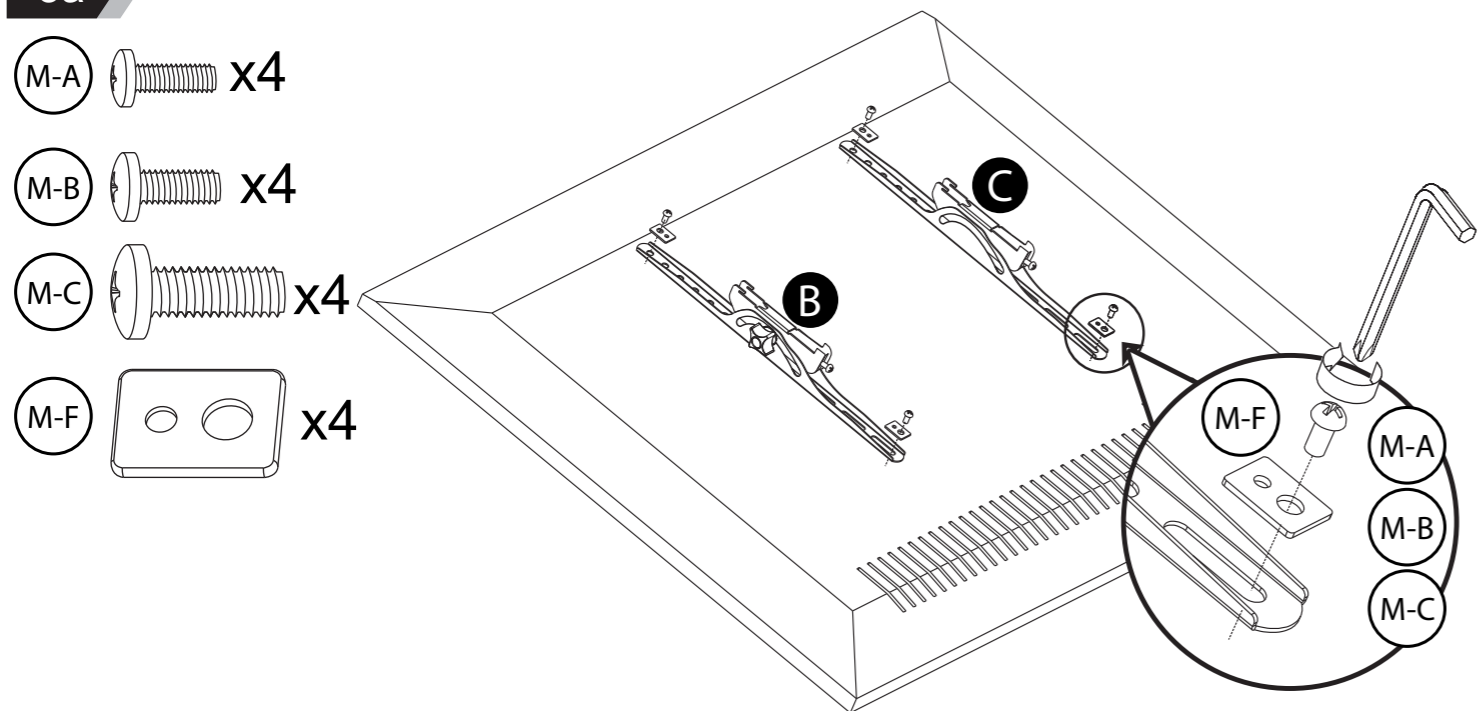

3a

(M-A) x4

(M-B) x4

(M-C) x4

(M-F) x4