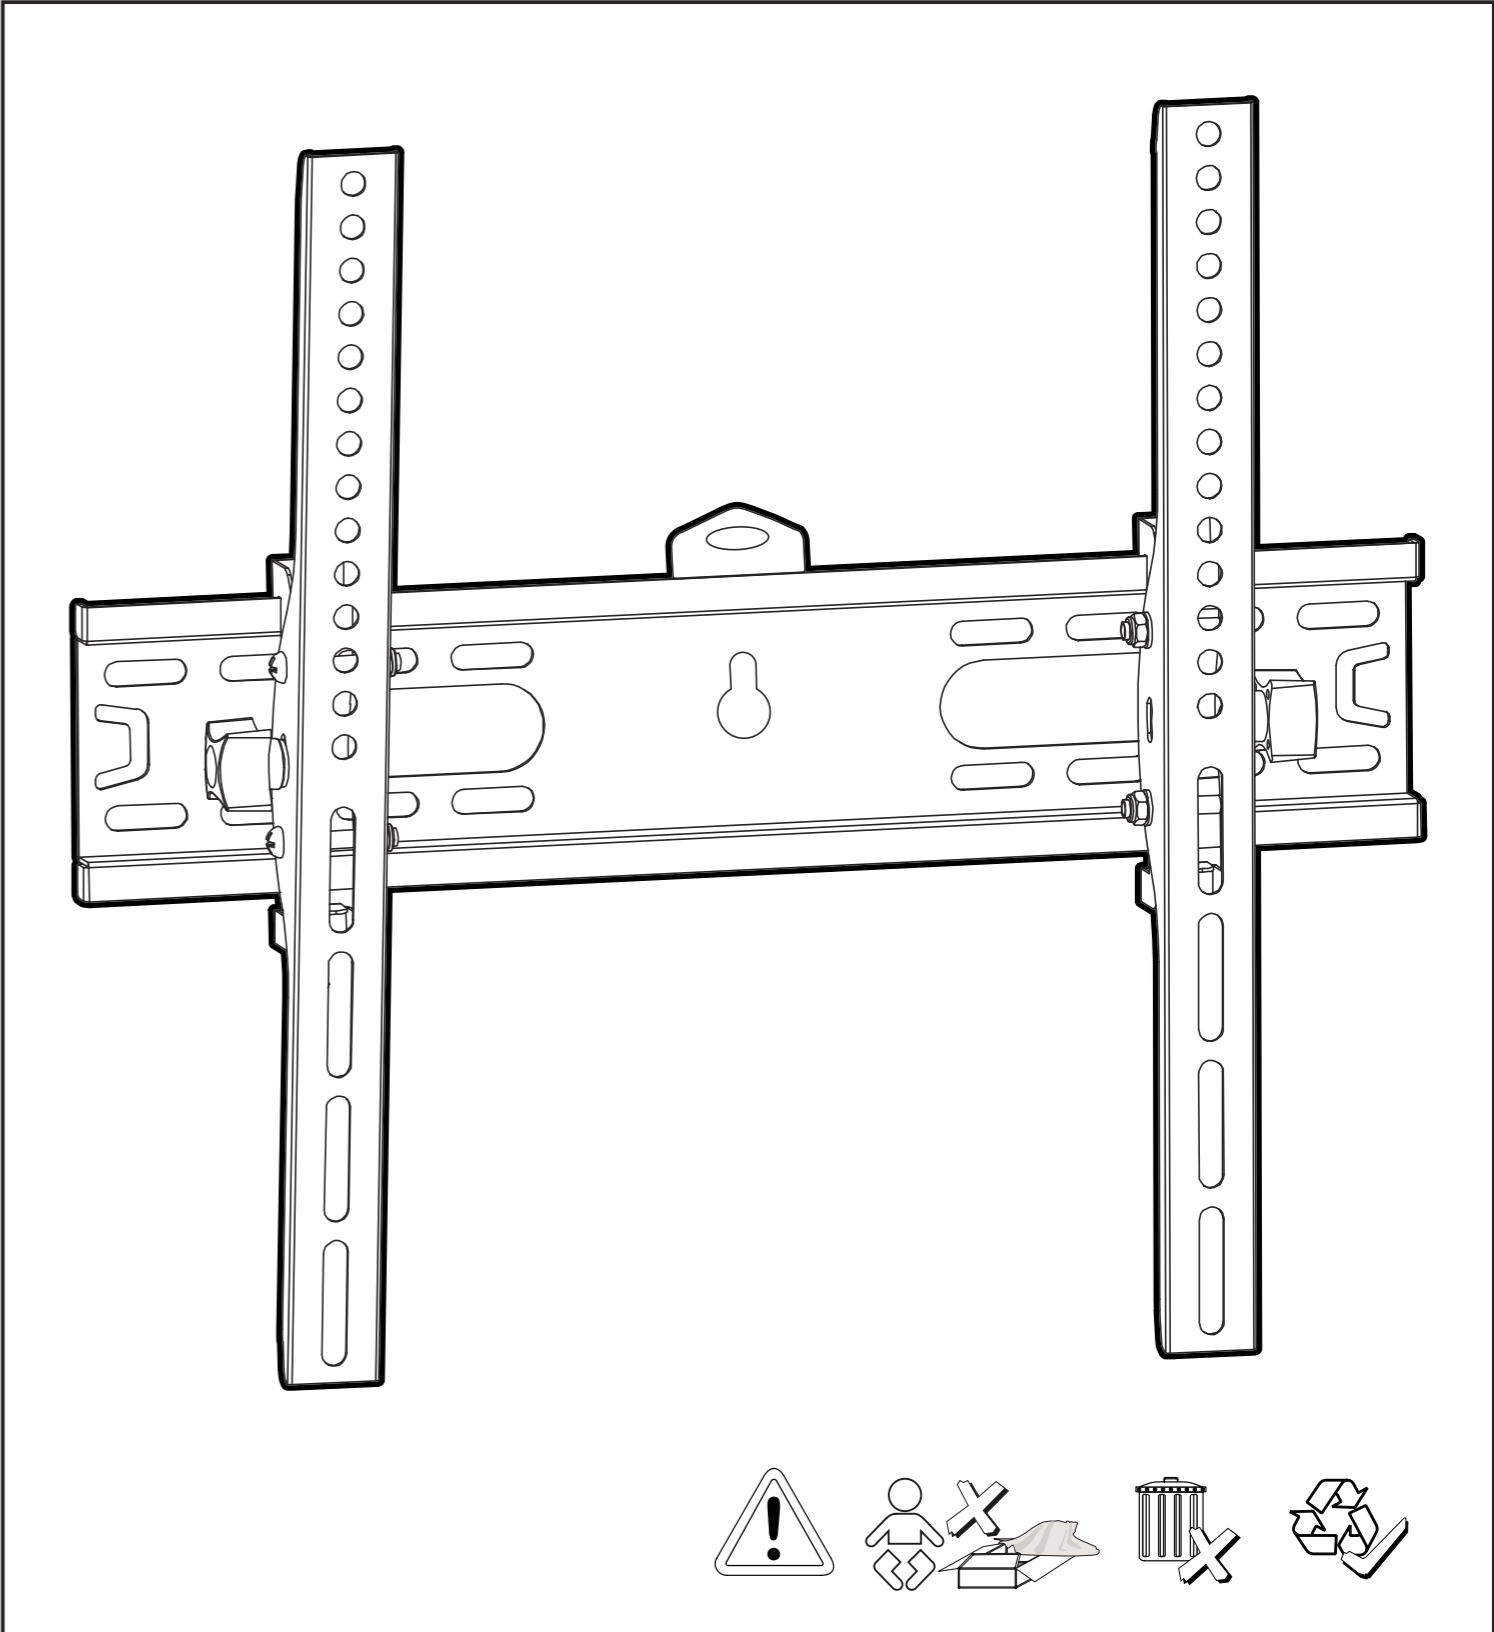

Product Name: TWM401
Art number: 402214

TECHLINK , A Division Of Tapehand Ltd.
Units 7 and 8 Bat and Ball Enterprise Centre
Bat and Ball Road
Sevenoaks
Kent
United Kingdom
TN14 5LJ

 **(UK)Free Phone 0800 634 2699**
(US)Toll Free (844) 499-1159
 **spares@techlink.uk.com**
Web **www.techlink.uk.com**
www.recharge.uk.com

wall

wall

wall

wall

3a

- (M-A)  x4
- (M-B)  x4
- (M-C)  x4
- (M-F)  x4

Tools

Main Parts

Package W

Samsung TV Screws

3b

⚠ For new Samsung TVs use the longer S-A screw together with the Samsung wall mount adapter provided with the TV

- (M-C)  x4
- (M-D)  x4
- (M-E)  x4
- (M-F)  x4
- (M-G)  x4/8
- (M-H)  x4