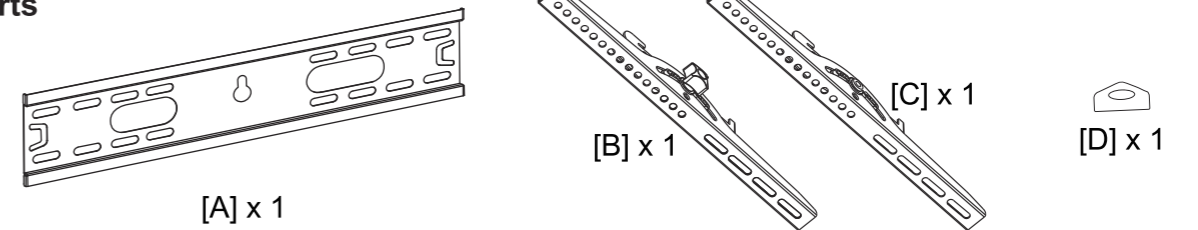

wall

wall

wall

wall

3a

- (M-A)  x4
- (M-B)  x4
- (M-C)  x4
- (M-F)  x4

Tools

Main Parts

Package W

Samsung TV Screws

3b

⚠ For new Samsung TVs use the longer S-A screw together with the Samsung wall mount adapter provided with the TV

- (M-C)  x4
- (M-D)  x4
- (M-E)  x4
- (M-F)  x4
- (M-G)  x4/8
- (M-H)  x4