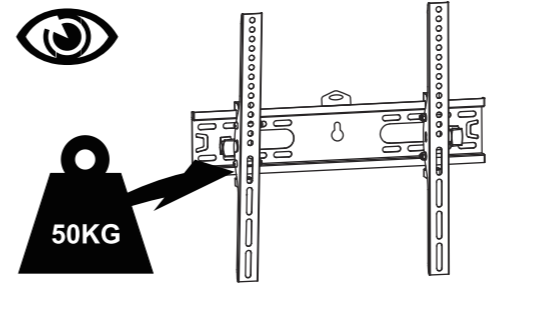

wall

wall

wall

wall

3a

- (M-A)  x4
- (M-B)  x4
- (M-C)  x4
- (M-F)  x4

Tools

Main Parts

Package W

Samsung TV Screws

3b

⚠ For new Samsung TVs use the longer S-A screw together with the Samsung wall mount adapter provided with the TV

- (M-C)  x4
- (M-D)  x4
- (M-E)  x4
- (M-F)  x4
- (M-G)  x4/8
- (M-H)  x4