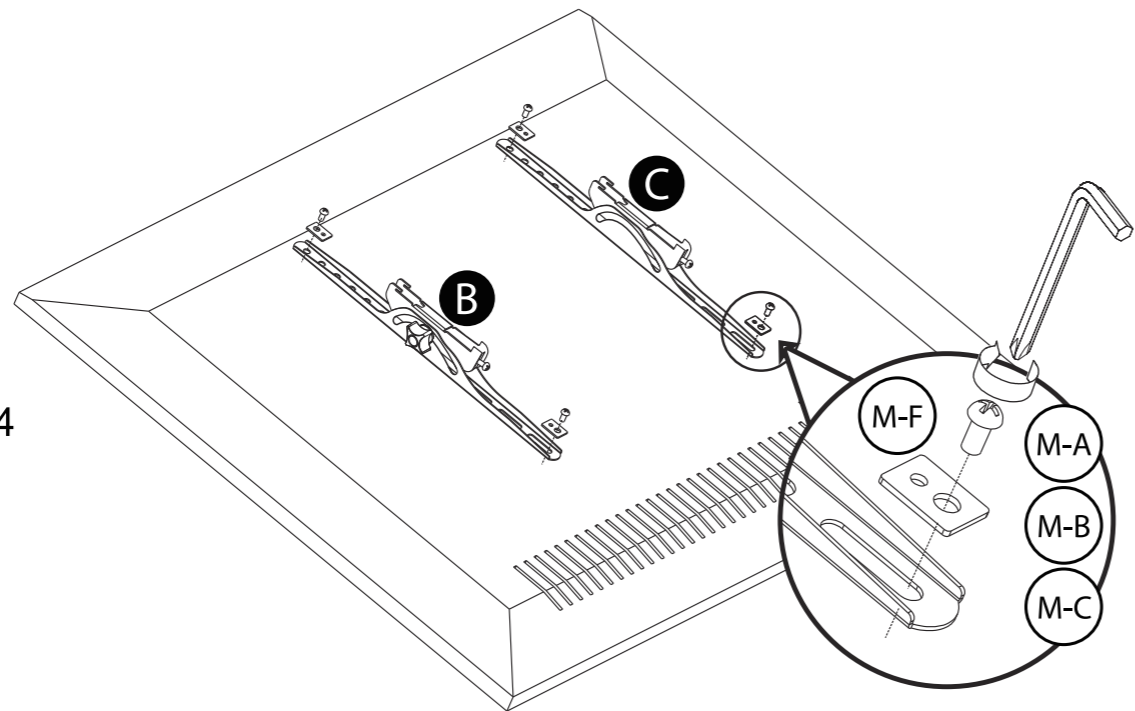

wall

wall

wall

wall

3a

- (M-A)  x4
- (M-B)  x4
- (M-C)  x4
- (M-F)  x4

Tools

Main Parts

Package W

Samsung TV Screws

3b

⚠ For new Samsung TVs use the longer S-A screw together with the Samsung wall mount adapter provided with the TV

- (M-C)  x4
- (M-D)  x4
- (M-E)  x4
- (M-F)  x4
- (M-G)  x4/8
- (M-H)  x4