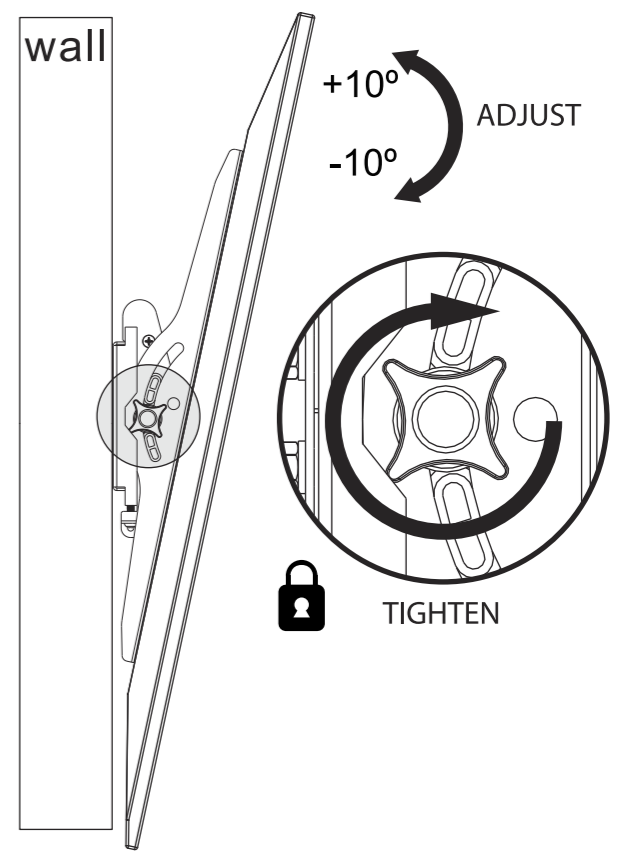

wall

wall

wall

wall

3a

- (M-A)  x4
- (M-B)  x4
- (M-C)  x4
- (M-F)  x4

Tools

Main Parts

Package W

Samsung TV Screws

3b

⚠ For new Samsung TVs use the longer S-A screw together with the Samsung wall mount adapter provided with the TV

- (M-C)  x4
- (M-D)  x4
- (M-E)  x4
- (M-F)  x4
- (M-G)  x4/8
- (M-H)  x4