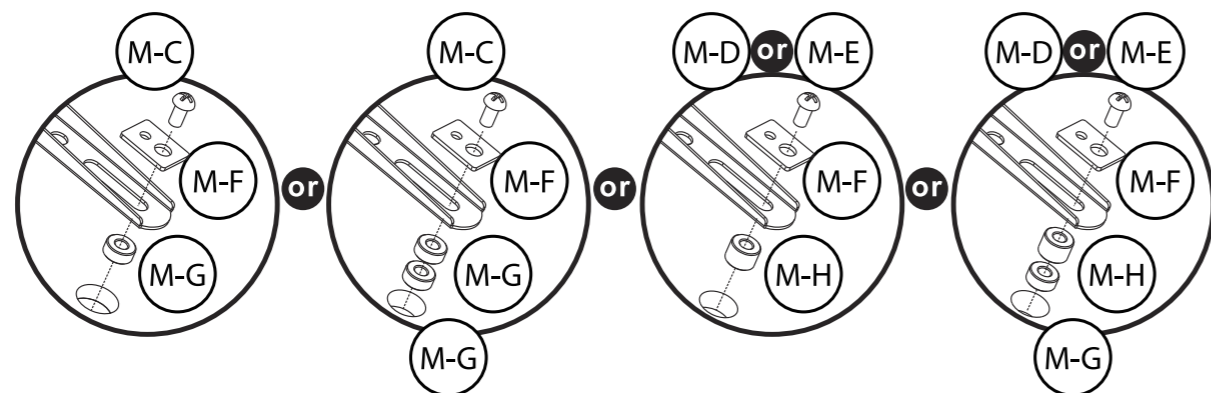

wall

wall

wall

wall

3a

- (M-A)  x4
- (M-B)  x4
- (M-C)  x4
- (M-F)  x4

Tools

Main Parts

Package W

Samsung TV Screws

3b

⚠ For new Samsung TVs use the longer S-A screw together with the Samsung wall mount adapter provided with the TV

- (M-C)  x4
- (M-D)  x4
- (M-E)  x4
- (M-F)  x4
- (M-G)  x4/8
- (M-H)  x4