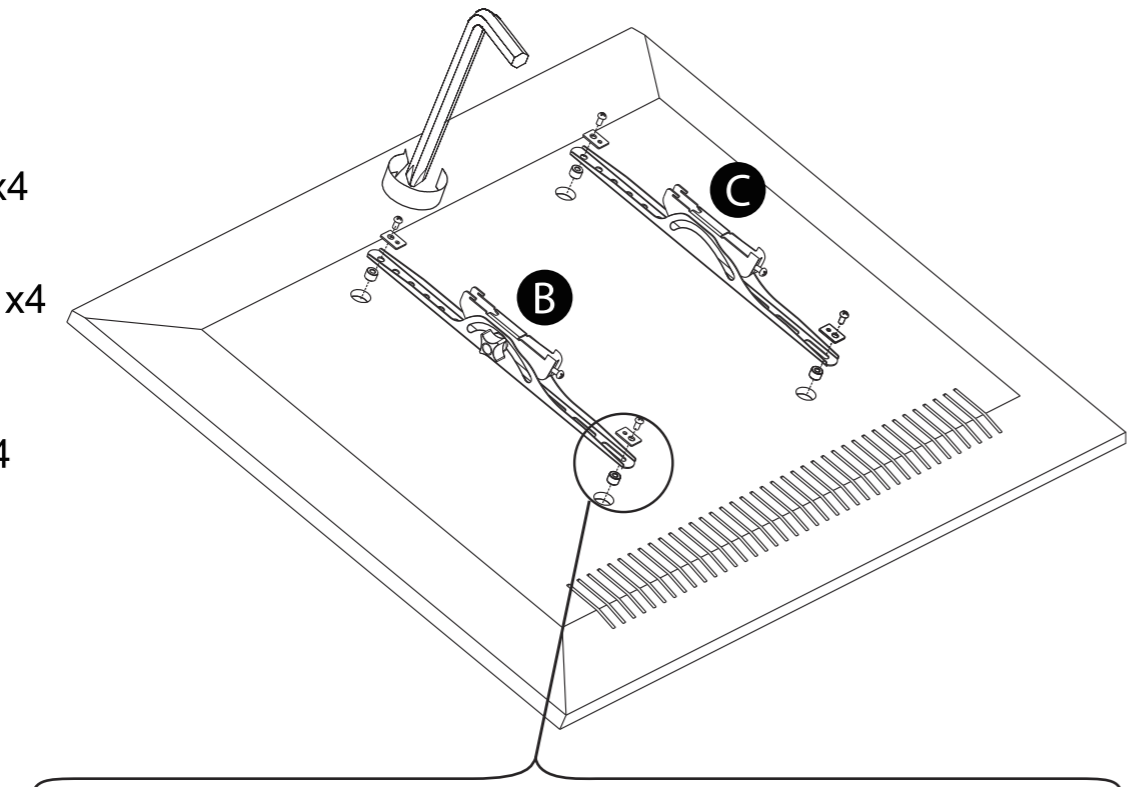

wall

wall

wall

wall

3a

- (M-A)  x4
- (M-B)  x4
- (M-C)  x4
- (M-F)  x4

Tools

Main Parts

Package W

Samsung TV Screws

3b

⚠ For new Samsung TVs use the longer S-A screw together with the Samsung wall mount adapter provided with the TV

- (M-C)  x4
- (M-D)  x4
- (M-E)  x4
- (M-F)  x4
- (M-G)  x4/8
- (M-H)  x4