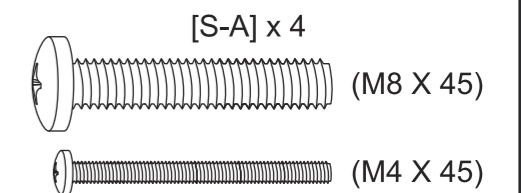

wall

wall

wall

wall

3a

- (M-A)  x4
- (M-B)  x4
- (M-C)  x4
- (M-F)  x4

Tools

Main Parts

Package W

Samsung TV Screws

3b

⚠ For new Samsung TVs use the longer S-A screw together with the Samsung wall mount adapter provided with the TV

- (M-C)  x4
- (M-D)  x4
- (M-E)  x4
- (M-F)  x4
- (M-G)  x4/8
- (M-H)  x4