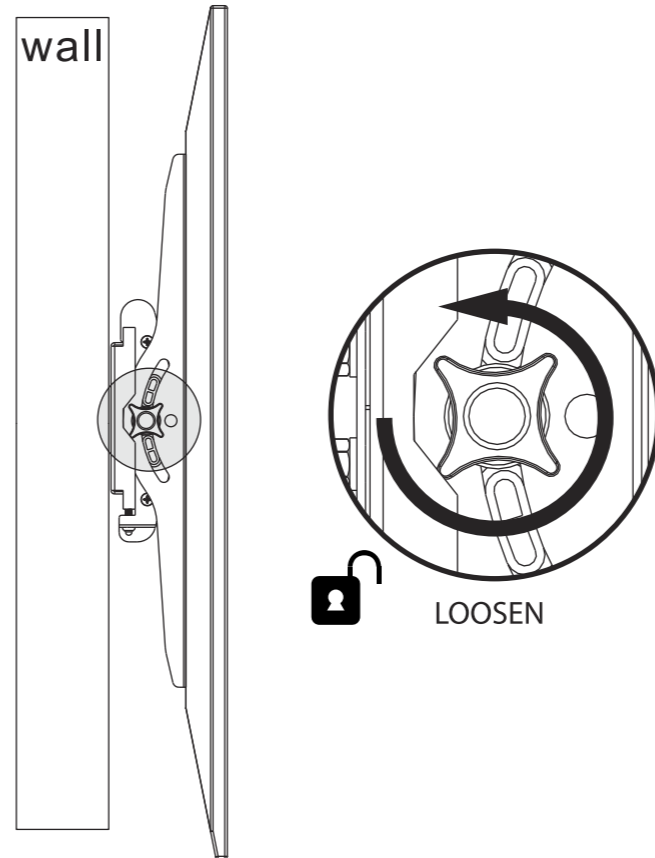

Product Name: TWM401
Art number: 402214

TECHLINK , A Division Of Tapehand Ltd.
Units 7 and 8 Bat and Ball Enterprise Centre
Bat and Ball Road
Sevenoaks
Kent
United Kingdom
TN14 5LJ

 **(UK)Free Phone 0800 634 2699**
(US)Toll Free (844) 499-1159
 **spares@techlink.uk.com**
Web **www.techlink.uk.com**
www.recharge.uk.com

wall

wall

wall

wall

3a

- (M-A)  x4
- (M-B)  x4
- (M-C)  x4
- (M-F)  x4

Tools

Main Parts

Package W

Samsung TV Screws

3b

⚠ For new Samsung TVs use the longer S-A screw together with the Samsung wall mount adapter provided with the TV

- (M-C)  x4
- (M-D)  x4
- (M-E)  x4
- (M-F)  x4
- (M-G)  x4/8
- (M-H)  x4