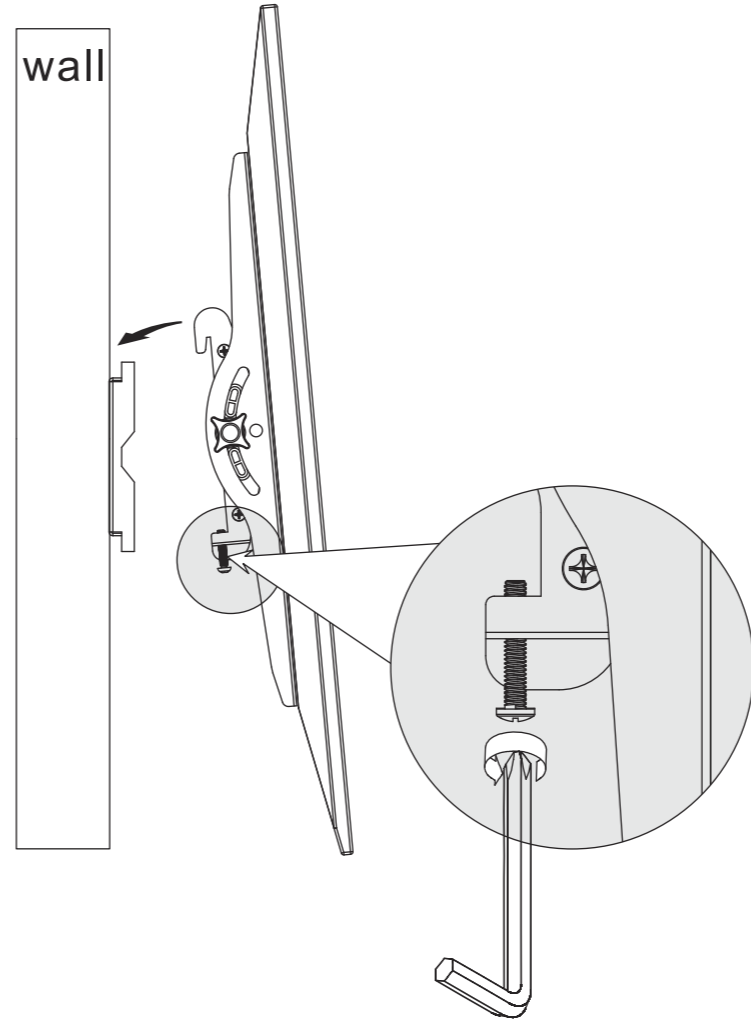

Product Name: TWM401
Art number: 402214

TECHLINK , A Division Of Tapehand Ltd.
Units 7 and 8 Bat and Ball Enterprise Centre
Bat and Ball Road
Sevenoaks
Kent
United Kingdom
TN14 5LJ

 **(UK)Free Phone 0800 634 2699**
(US)Toll Free (844) 499-1159
 **spares@techlink.uk.com**
Web **www.techlink.uk.com**
www.recharge.uk.com

wall

wall

wall

wall

3a

- (M-A)  x4
- (M-B)  x4
- (M-C)  x4
- (M-F)  x4

Tools

Main Parts

Package W

Samsung TV Screws

3b

⚠ For new Samsung TVs use the longer S-A screw together with the Samsung wall mount adapter provided with the TV

- (M-C)  x4
- (M-D)  x4
- (M-E)  x4
- (M-F)  x4
- (M-G)  x4/8
- (M-H)  x4