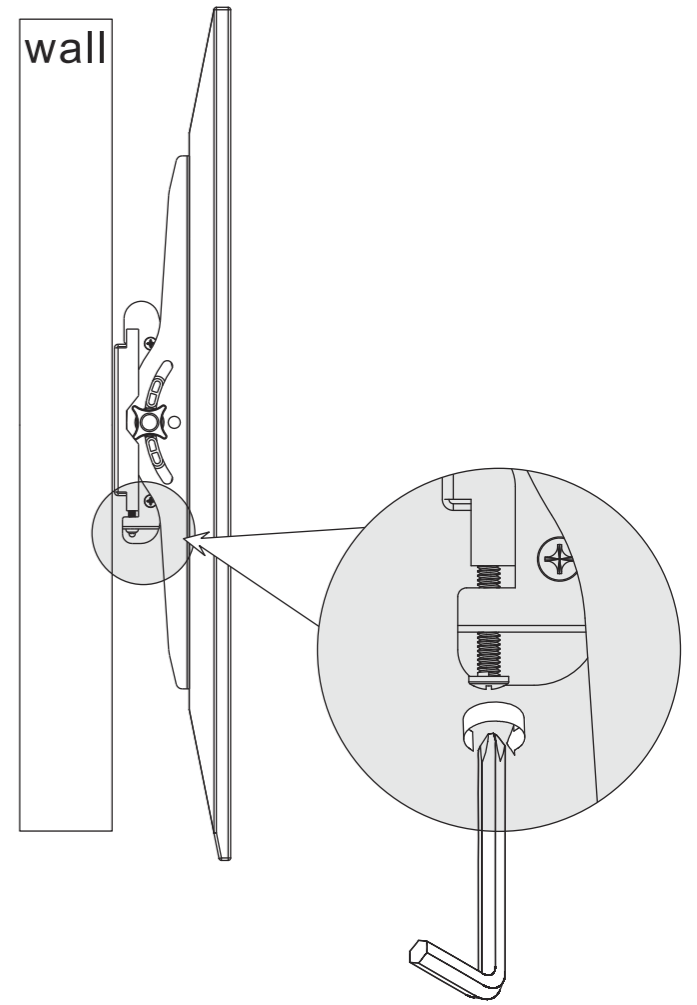

Product Name: TWM401
Art number: 402214

TECHLINK , A Division Of Tapehand Ltd.
Units 7 and 8 Bat and Ball Enterprise Centre
Bat and Ball Road
Sevenoaks
Kent
United Kingdom
TN14 5LJ

 **(UK)Free Phone 0800 634 2699**
(US)Toll Free (844) 499-1159
 **spares@techlink.uk.com**
Web **www.techlink.uk.com**
www.recharge.uk.com

wall

wall

wall

wall

3a

- (M-A)  x4
- (M-B)  x4
- (M-C)  x4
- (M-F)  x4

Tools

Main Parts

Package W

Samsung TV Screws

3b

⚠ For new Samsung TVs use the longer S-A screw together with the Samsung wall mount adapter provided with the TV

- (M-C)  x4
- (M-D)  x4
- (M-E)  x4
- (M-F)  x4
- (M-G)  x4/8
- (M-H)  x4