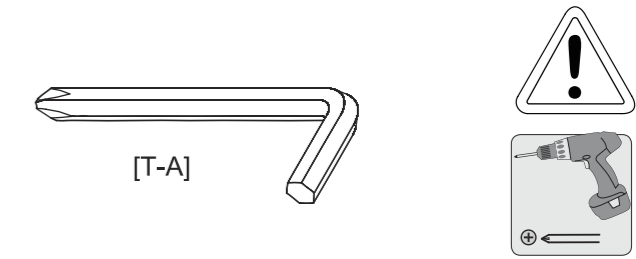

wall

wall

wall

wall

3a

- (M-A)  x4
- (M-B)  x4
- (M-C)  x4
- (M-F)  x4

Tools

Main Parts

Package W

Samsung TV Screws

3b

⚠ For new Samsung TVs use the longer S-A screw together with the Samsung wall mount adapter provided with the TV

- (M-C)  x4
- (M-D)  x4
- (M-E)  x4
- (M-F)  x4
- (M-G)  x4/8
- (M-H)  x4