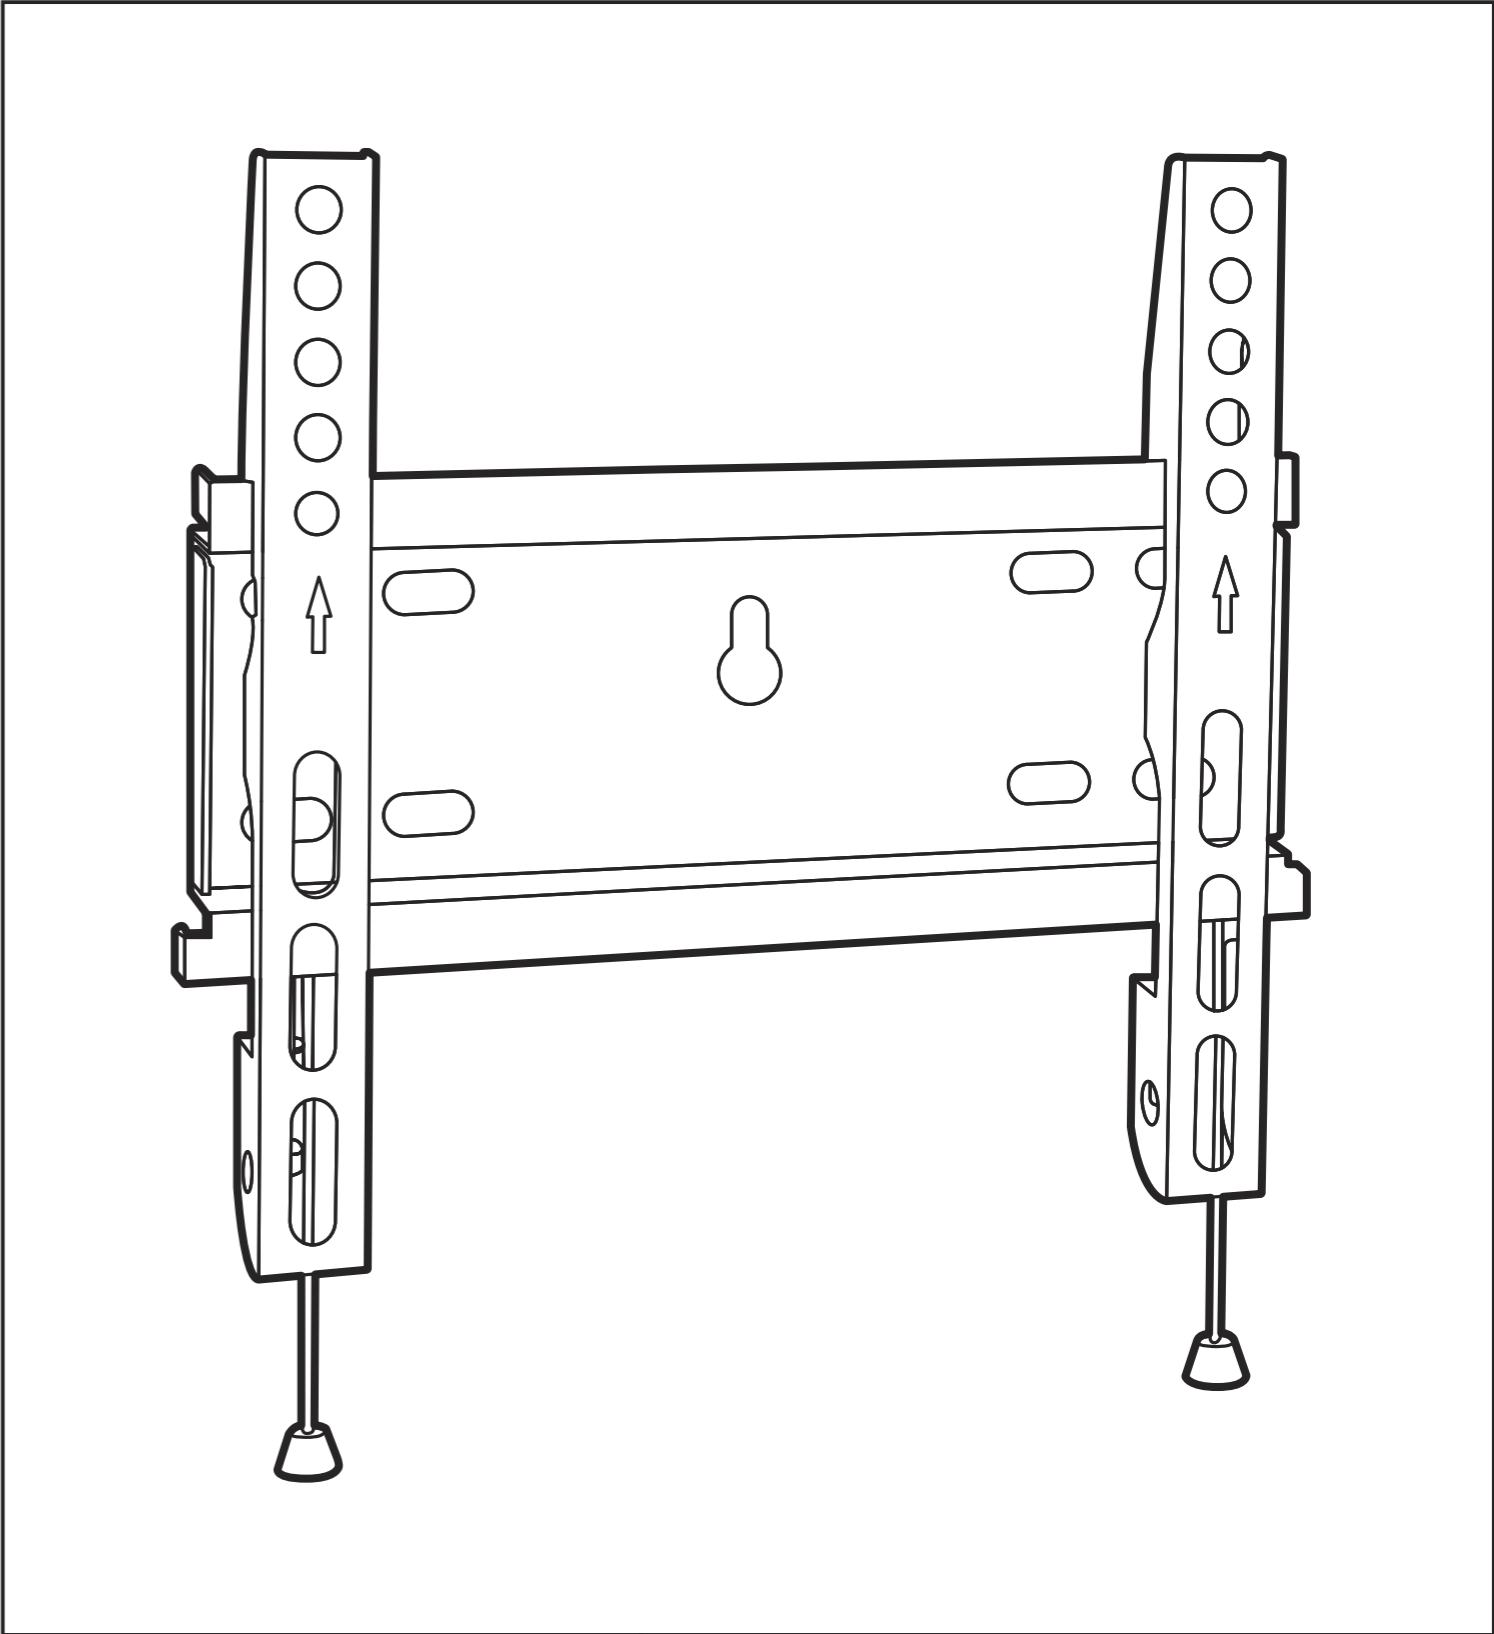

Product Name: TWM222
Art number: 402251

TWM222 REV6

TECHLINK, A Division Of Tapehand Ltd.
Units 7 and 8 Bat and Ball Enterprise Centre
Bat and Ball Road
Sevenoaks
Kent
United Kingdom
TN14 5LJ

(UK)Free Phone 0800 634 2699
(US)Toll Free (844) 499-1159
spares@techlink.uk.com
Web **www.techlink.uk.com**
www.recharge.uk.com

3a

Tools

Main Parts

Package W

Samsung TV Screws

[S-A] x 4

Package M

3b

For new Samsung TVs use the longer S-A screw together with the Samsung wall mount adapter provided with the TV

1

[A]