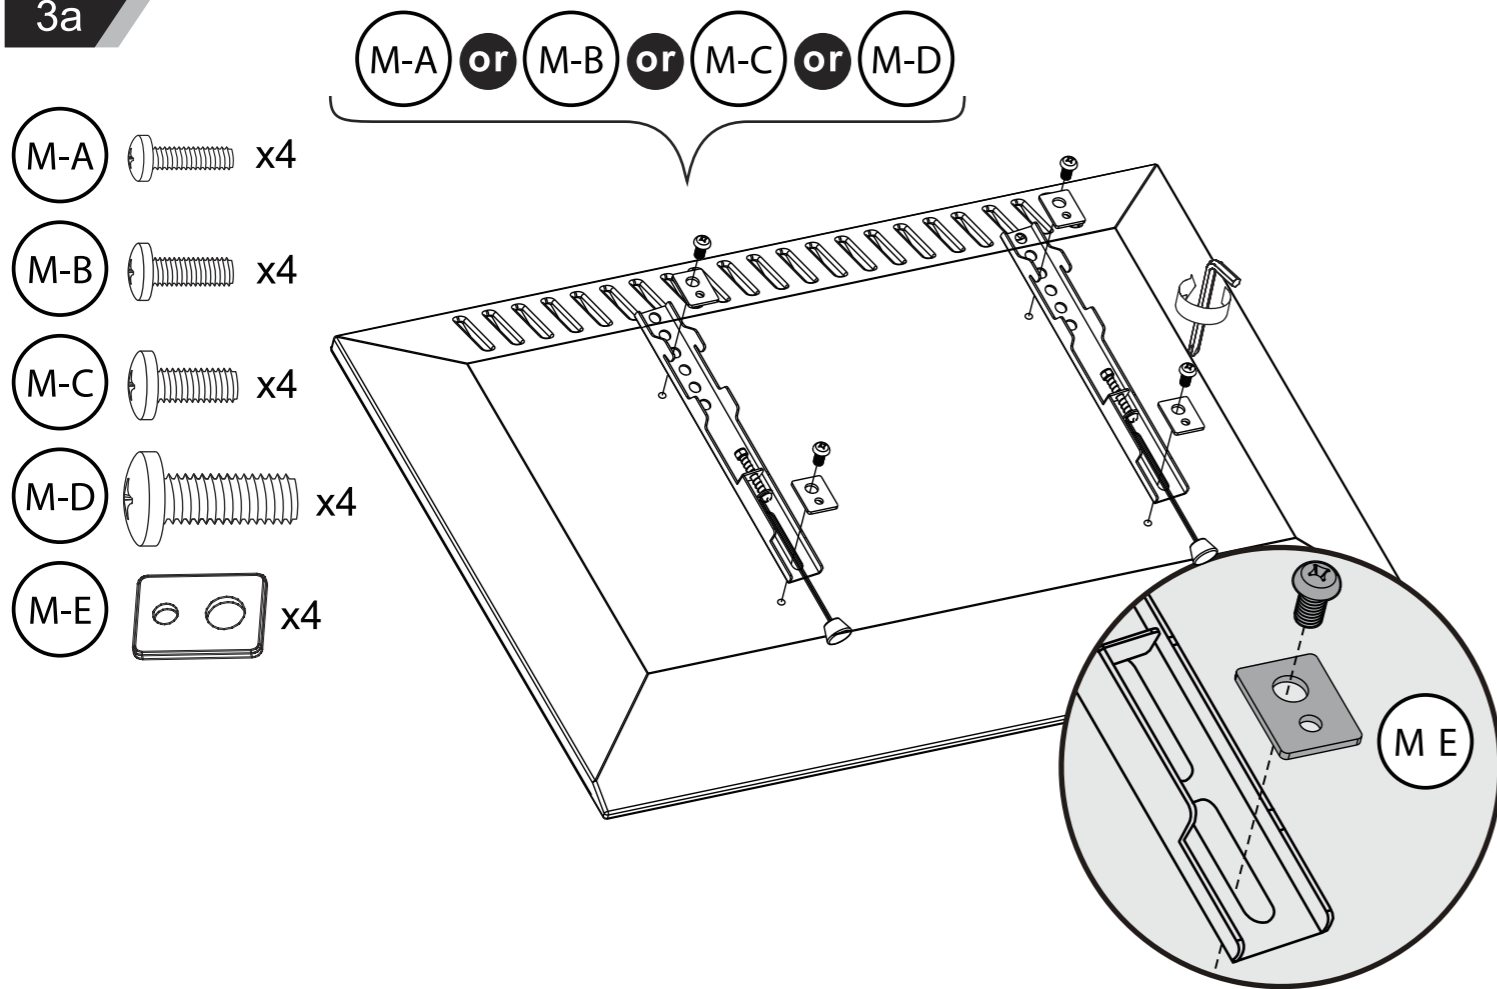

Product Name: TWM222
Art number: 402251

TWM222 REV6

TECHLINK, A Division Of Tapehand Ltd.
Units 7 and 8 Bat and Ball Enterprise Centre
Bat and Ball Road
Sevenoaks
Kent
United Kingdom
TN14 5LJ

(UK)Free Phone 0800 634 2699
(US)Toll Free (844) 499-1159
spares@techlink.uk.com
Web **www.techlink.uk.com**
www.recharge.uk.com

3a

Tools

Main Parts

Package W

Samsung TV Screws

[S-A] x 4

Package M

3b

For new Samsung TVs use the longer S-A screw together with the Samsung wall mount adapter provided with the TV

1

[A]