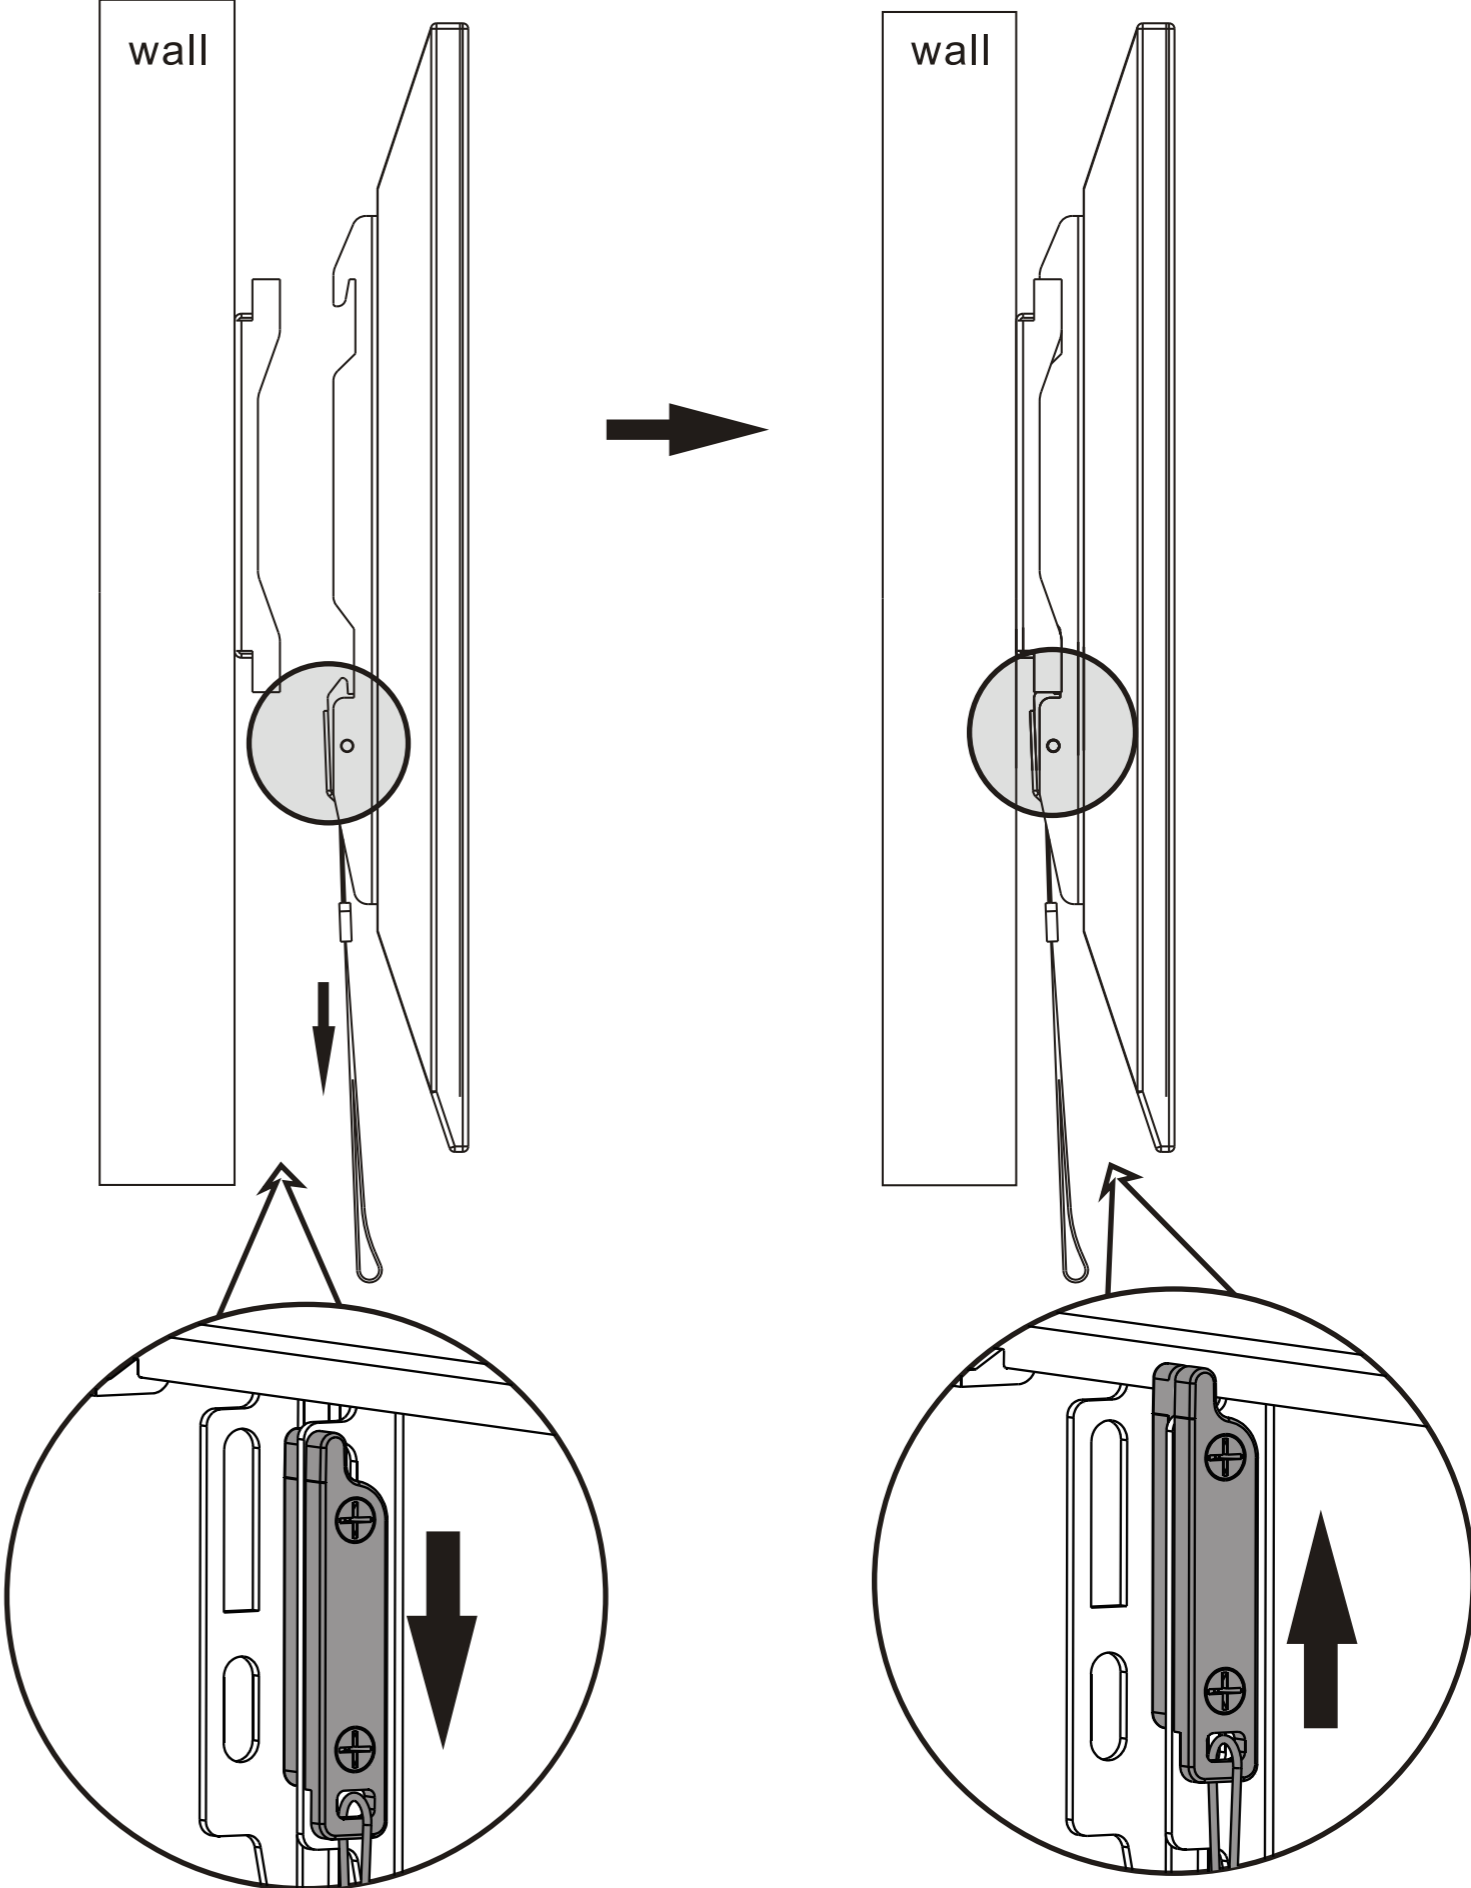

Product Name: TWM222
Art number: 402251

TWM222 REV6

TECHLINK, A Division Of Tapehand Ltd.
Units 7 and 8 Bat and Ball Enterprise Centre
Bat and Ball Road
Sevenoaks
Kent
United Kingdom
TN14 5LJ

(UK)Free Phone 0800 634 2699
(US)Toll Free (844) 499-1159
spares@techlink.uk.com
Web **www.techlink.uk.com**
www.recharge.uk.com

3a

Tools

Main Parts

Package W

Samsung TV Screws

[S-A] x 4

Package M

3b

For new Samsung TVs use the longer S-A screw together with the Samsung wall mount adapter provided with the TV

1

[A]