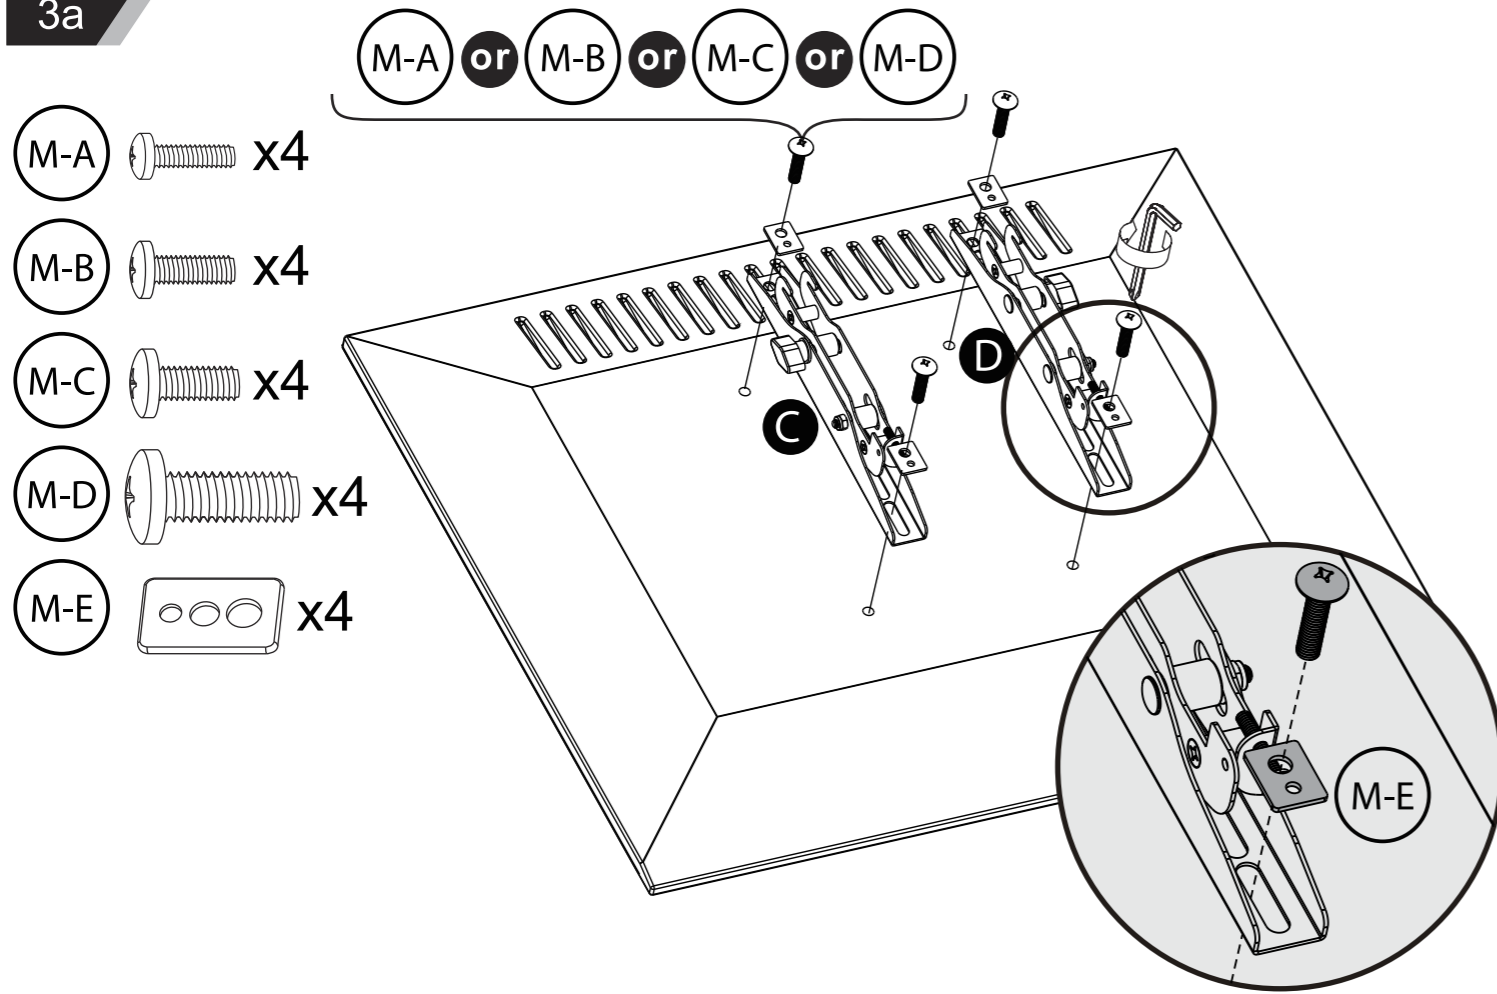

Product Name: TWM221
Art number: 402261

TWM221 REV5

TECHLINK , A Division Of Tapehand Ltd.
Units 7 and 8 Bat and Ball Enterprise Centre
Bat and Ball Road
Sevenoaks
Kent
United Kingdom
TN14 5LJ

(UK)Free Phone 0800 634 2699
(US)Toll Free (844) 499-1159
spares@techlink.uk.com
Web **www.techlink.uk.com**
www.recharge.uk.com

3a

Tools

Main Parts

[A] x 1

[B] x 1

[C] x 1

[D] x 1

Package W

[W-A] x 5

[W-B] x 5

[W-C] x 4

Samsung TV Screws

[S-A] x 4

(M8 X 45)

(M4 X 45)

Package M

[M-A] x 4
(M4 X 14)

[M-B] x 4
(M5 X 14)

[M-C] x 4
(M6 X 14)

[M-D] x 4
(M8 X 20)

[M-E] x 4

[M-F] x 8

3b

For new Samsung TVs use the longer S-A screw together with the Samsung wall mount adapter provided with the TV