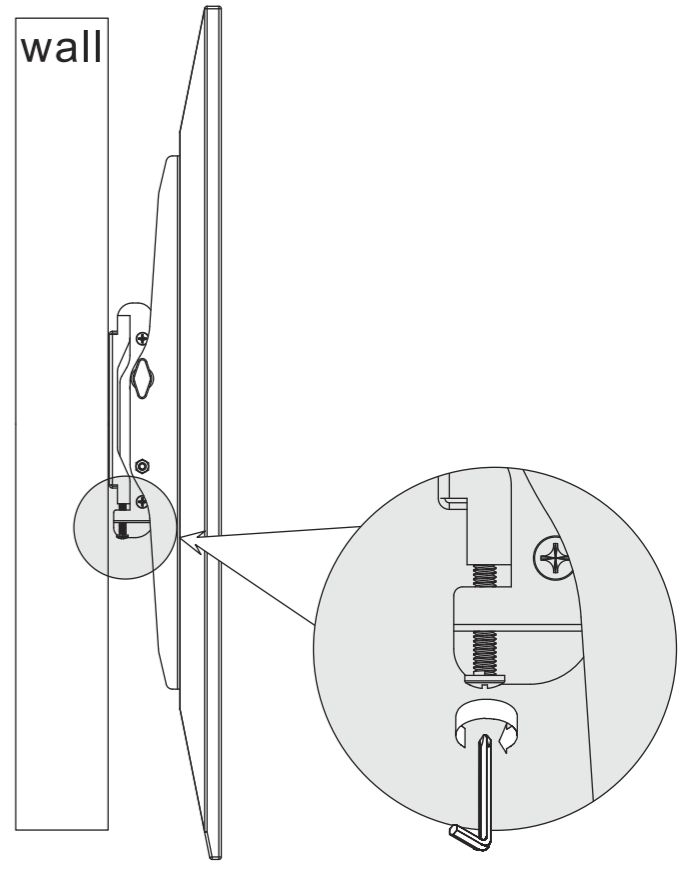

3a

Tools

Main Parts

[A] x 1

[B] x 1

[C] x 1

[D] x 1

Package W

[W-A] x 5

[W-B] x 5

[W-C] x 4

Samsung TV Screws

[S-A] x 4

(M8 X 45)

(M4 X 45)

Package M

[M-A] x 4
(M4 X 14)

[M-B] x 4
(M5 X 14)

[M-C] x 4
(M6 X 14)

[M-D] x 4
(M8 X 20)

[M-E] x 4

[M-F] x 8

3b

For new Samsung TVs use the longer S-A screw together with the Samsung wall mount adapter provided with the TV