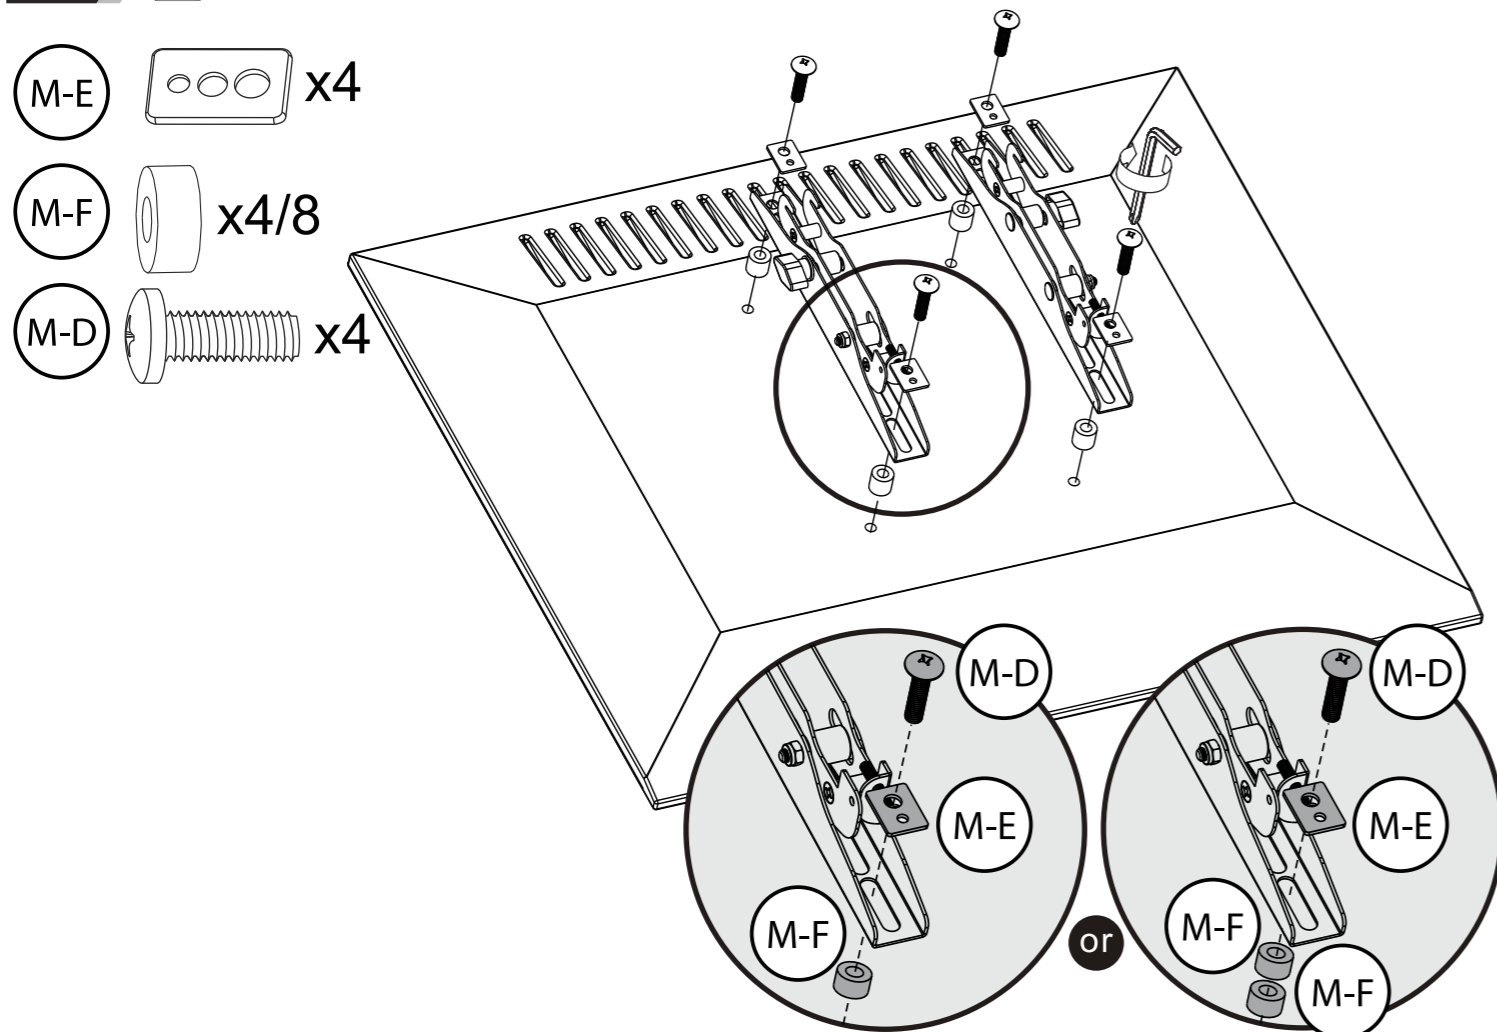

[W-A] x 5

[W-B] x 5

[W-C] x 4

Samsung TV Screws

[S-A] x 4

(M8 X 45)

(M4 X 45)

Package M

[M-A] x 4
(M4 X 14)

[M-B] x 4
(M5 X 14)

[M-C] x 4
(M6 X 14)

[M-D] x 4
(M8 X 20)

[M-E] x 4

[M-F] x 8

3b

For new Samsung TVs use the longer S-A screw together with the Samsung wall mount adapter provided with the TV