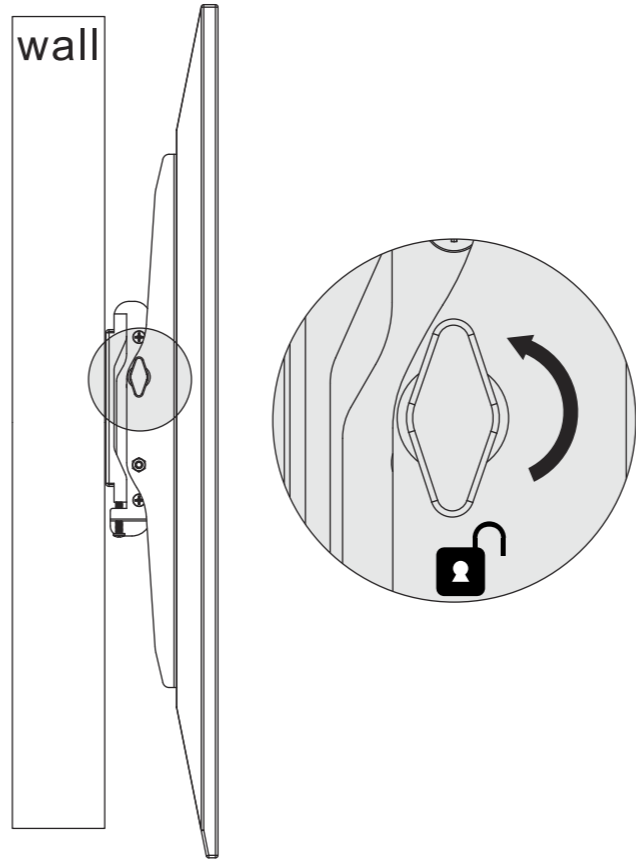

3a

Tools

Main Parts

[A] x 1

[B] x 1

[C] x 1

[D] x 1

Package W

[W-A] x 5

[W-B] x 5

[W-C] x 4

Samsung TV Screws

[S-A] x 4

(M8 X 45)

(M4 X 45)

Package M

[M-A] x 4
(M4 X 14)

[M-B] x 4
(M5 X 14)

[M-C] x 4
(M6 X 14)

[M-D] x 4
(M8 X 20)

[M-E] x 4

[M-F] x 8

3b

For new Samsung TVs use the longer S-A screw together with the Samsung wall mount adapter provided with the TV