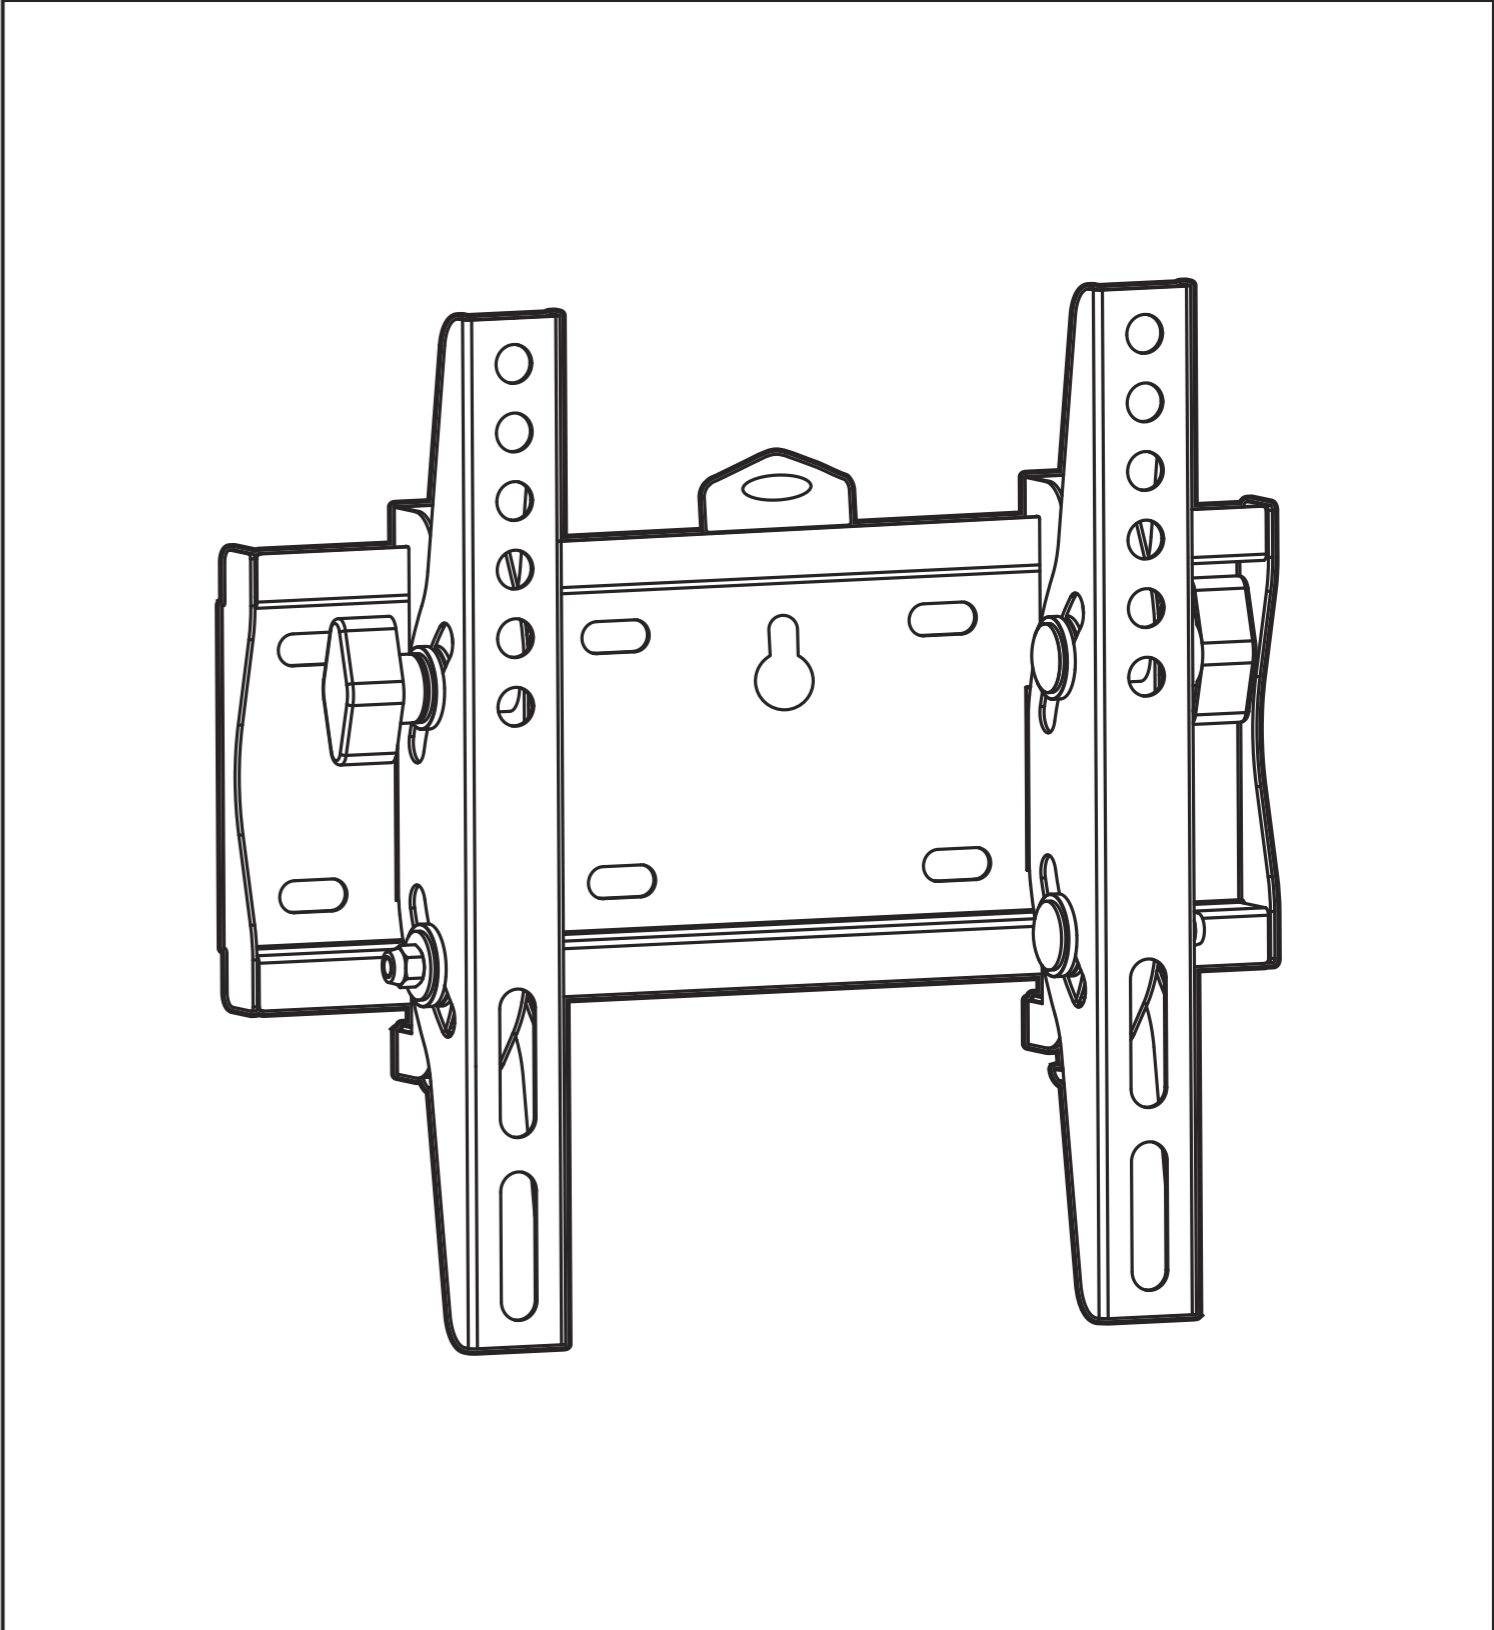

Product Name: TWM221
Art number: 402261

TWM221 REV5

TECHLINK , A Division Of Tapehand Ltd.
Units 7 and 8 Bat and Ball Enterprise Centre
Bat and Ball Road
Sevenoaks
Kent
United Kingdom
TN14 5LJ

(UK)Free Phone 0800 634 2699
(US)Toll Free (844) 499-1159
spares@techlink.uk.com
Web **www.techlink.uk.com**
www.recharge.uk.com

3a

Tools

Main Parts

[A] x 1

[B] x 1

[C] x 1

[D] x 1

Package W

[W-A] x 5

[W-B] x 5

[W-C] x 4

Samsung TV Screws

[S-A] x 4

(M8 X 45)

(M4 X 45)

Package M

[M-A] x 4
(M4 X 14)

[M-B] x 4
(M5 X 14)

[M-C] x 4
(M6 X 14)

[M-D] x 4
(M8 X 20)

[M-E] x 4

[M-F] x 8

3b

For new Samsung TVs use the longer S-A screw together with the Samsung wall mount adapter provided with the TV