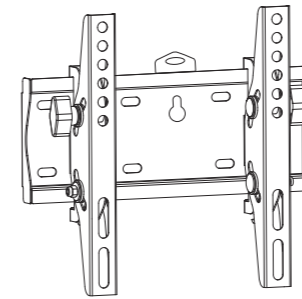

Product Name: TWM221
Art number: 402261

TWM221 REV5

TECHLINK , A Division Of Tapehand Ltd.
Units 7 and 8 Bat and Ball Enterprise Centre
Bat and Ball Road
Sevenoaks
Kent
United Kingdom
TN14 5LJ

(UK)Free Phone 0800 634 2699
(US)Toll Free (844) 499-1159
spares@techlink.uk.com
Web **www.techlink.uk.com**
www.recharge.uk.com

3a

Tools

Main Parts

[A] x 1

[B] x 1

[C] x 1

[D] x 1

Package W

[W-A] x 5

[W-B] x 5

[W-C] x 4

Samsung TV Screws

[S-A] x 4

(M8 X 45)

(M4 X 45)

Package M

[M-A] x 4
(M4 X 14)

[M-B] x 4
(M5 X 14)

[M-C] x 4
(M6 X 14)

[M-D] x 4
(M8 X 20)

[M-E] x 4

[M-F] x 8

3b

For new Samsung TVs use the longer S-A screw together with the Samsung wall mount adapter provided with the TV