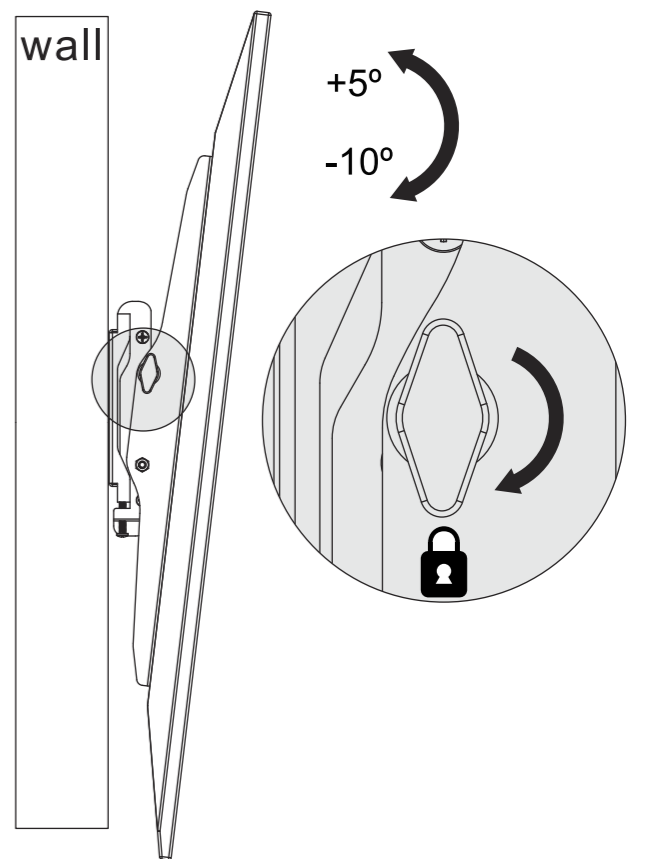

Product Name: TWM221
Art number: 402261

TWM221 REV5

TECHLINK , A Division Of Tapehand Ltd.
Units 7 and 8 Bat and Ball Enterprise Centre
Bat and Ball Road
Sevenoaks
Kent
United Kingdom
TN14 5LJ

(UK)Free Phone 0800 634 2699
(US)Toll Free (844) 499-1159
spares@techlink.uk.com
Web **www.techlink.uk.com**
www.recharge.uk.com

3a

Tools

Main Parts

[A] x 1

[B] x 1

[C] x 1

[D] x 1

Package W

[W-A] x 5

[W-B] x 5

[W-C] x 4

Samsung TV Screws

[S-A] x 4

(M8 X 45)

(M4 X 45)

Package M

[M-A] x 4
(M4 X 14)

[M-B] x 4
(M5 X 14)

[M-C] x 4
(M6 X 14)

[M-D] x 4
(M8 X 20)

[M-E] x 4

[M-F] x 8

3b

For new Samsung TVs use the longer S-A screw together with the Samsung wall mount adapter provided with the TV