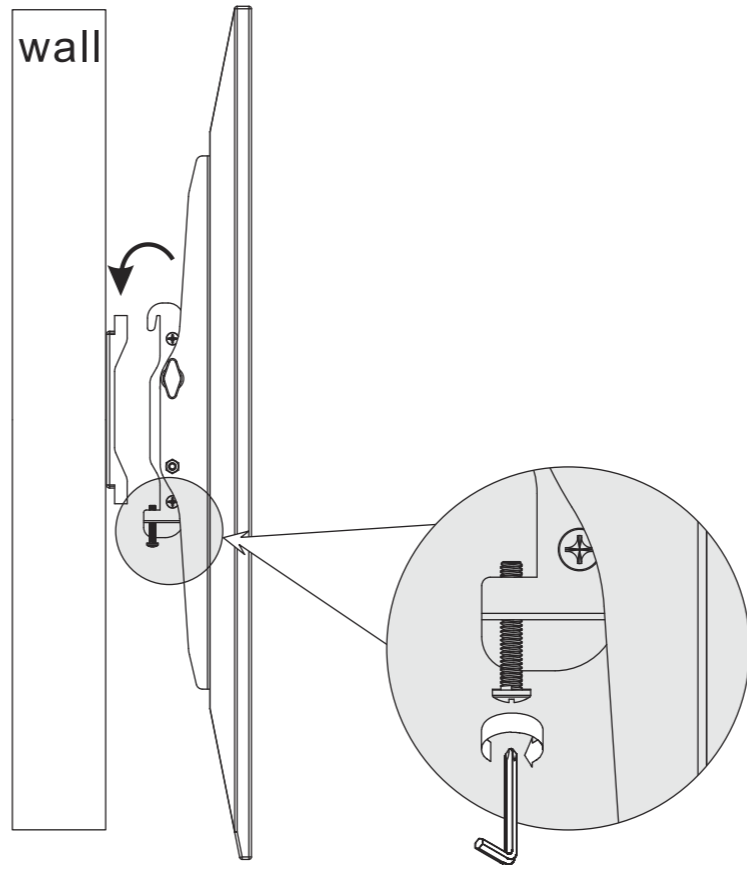

3a

Tools

Main Parts

[A] x 1

[B] x 1

[C] x 1

[D] x 1

Package W

[W-A] x 5

[W-B] x 5

[W-C] x 4

Samsung TV Screws

[S-A] x 4

(M8 X 45)

(M4 X 45)

Package M

[M-A] x 4
(M4 X 14)

[M-B] x 4
(M5 X 14)

[M-C] x 4
(M6 X 14)

[M-D] x 4
(M8 X 20)

[M-E] x 4

[M-F] x 8

3b

For new Samsung TVs use the longer S-A screw together with the Samsung wall mount adapter provided with the TV