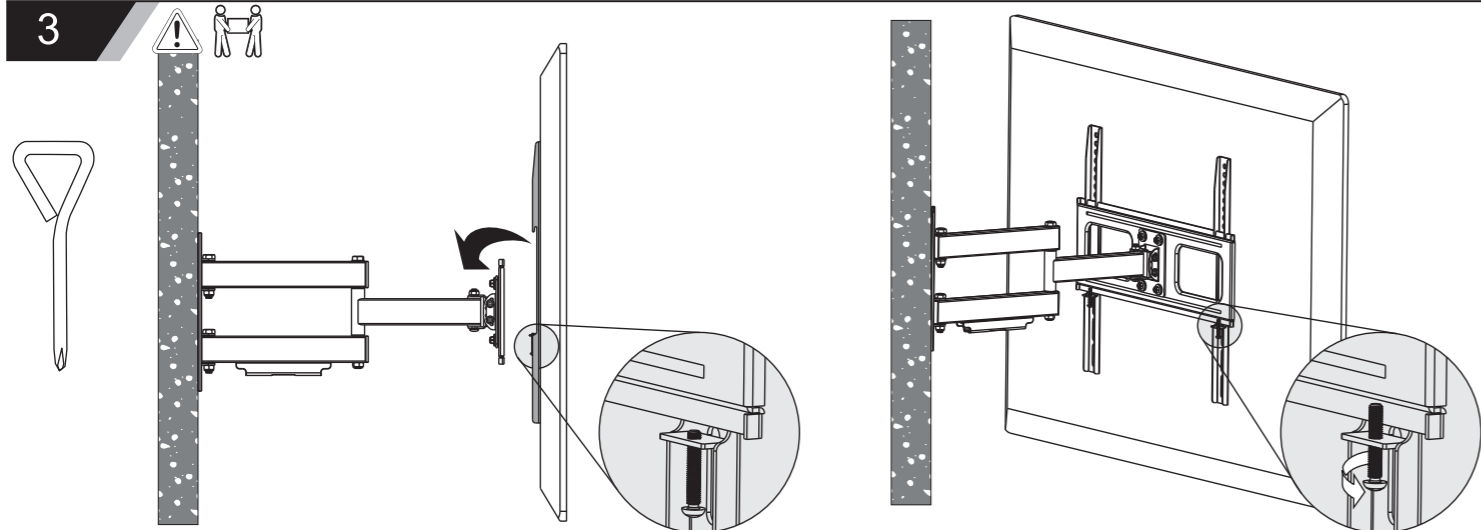

2b

For new Samsung TVs use the longer S-A screw together with the Samsung wall mount adapter provided with the TV

M-C x4

M-D x4

M-E x4

M-F x4

M-G x4/8

M-H x4

Choose the best combination for your TV

3

4

TWM631/421 REV3

Product Name: TWM631/421  
Art number: 402620/402221

TECHLINK, A Division Of Tapehand Ltd.  
Units 7 and 8 Bat and Ball Enterprise Centre  
Bat and Ball Road  
Sevenoaks  
Kent  
United Kingdom  
TN14 5LJ