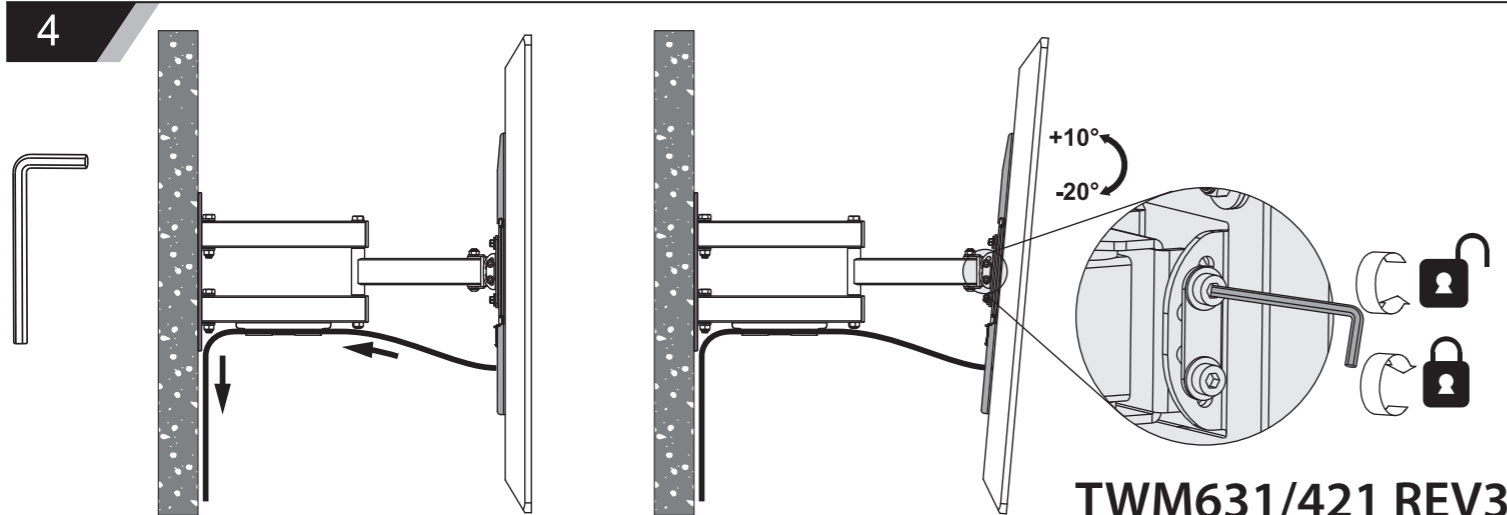

2b

For new Samsung TVs use the longer S-A screw together with the Samsung wall mount adapter provided with the TV

M-C x4

M-D x4

M-E x4

M-F x4

M-G x4/8

M-H x4

Choose the best combination for your TV

3

4

TWM631/421 REV3

Product Name: TWM631/421  
Art number: 402620/402221

TECHLINK, A Division Of Tapehand Ltd.  
Units 7 and 8 Bat and Ball Enterprise Centre  
Bat and Ball Road  
Sevenoaks  
Kent  
United Kingdom  
TN14 5LJ