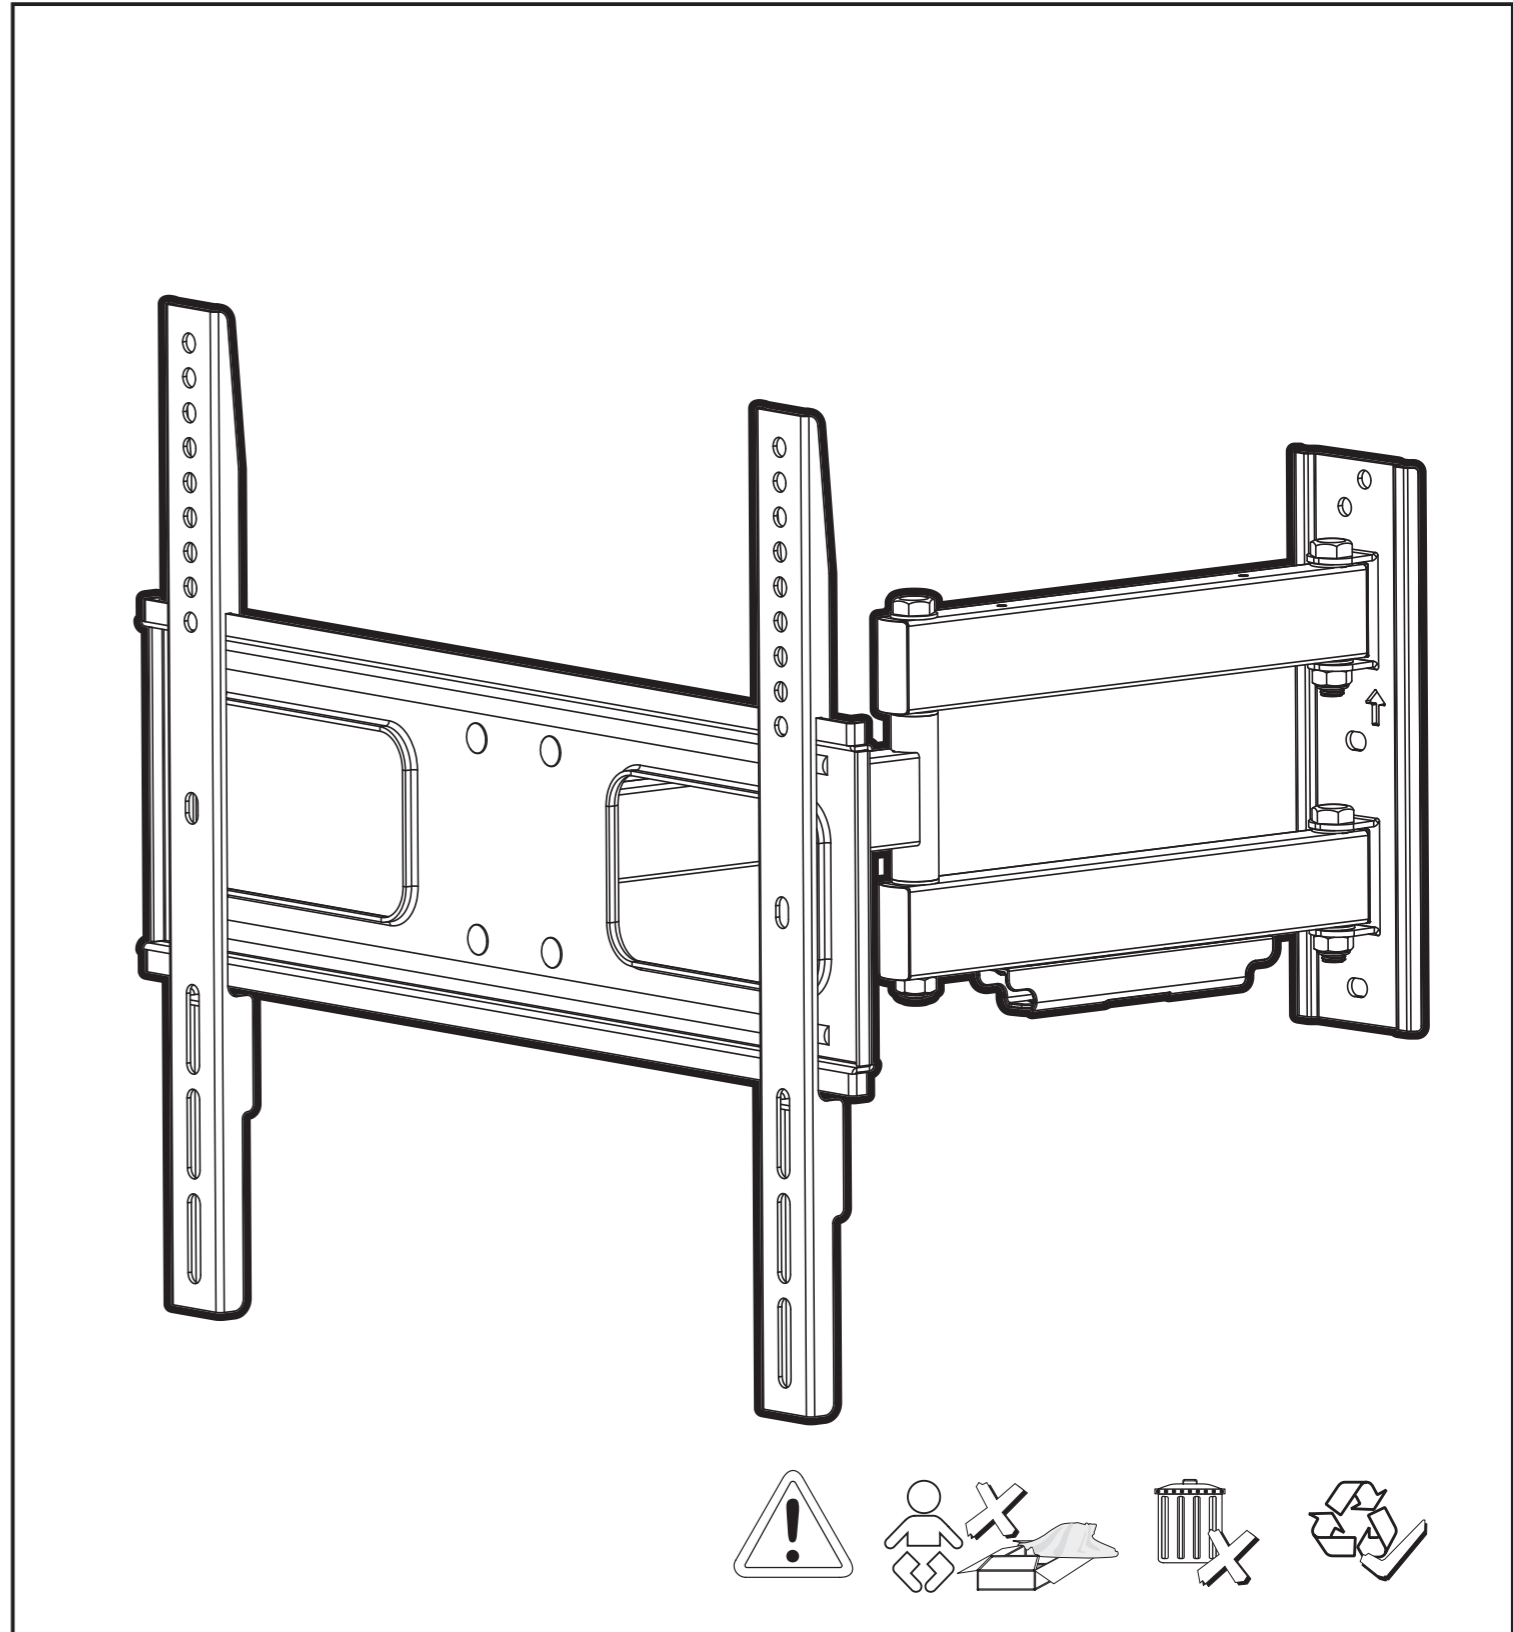

2b

For new Samsung TVs use the longer S-A screw together with the Samsung wall mount adapter provided with the TV

M-C x4

M-D x4

M-E x4

M-F x4

M-G x4/8

M-H x4

Choose the best combination for your TV

3

4

TWM631/421 REV3

Product Name: TWM631/421  
Art number: 402620/402221

TECHLINK, A Division Of Tapehand Ltd.  
Units 7 and 8 Bat and Ball Enterprise Centre  
Bat and Ball Road  
Sevenoaks  
Kent  
United Kingdom  
TN14 5LJ