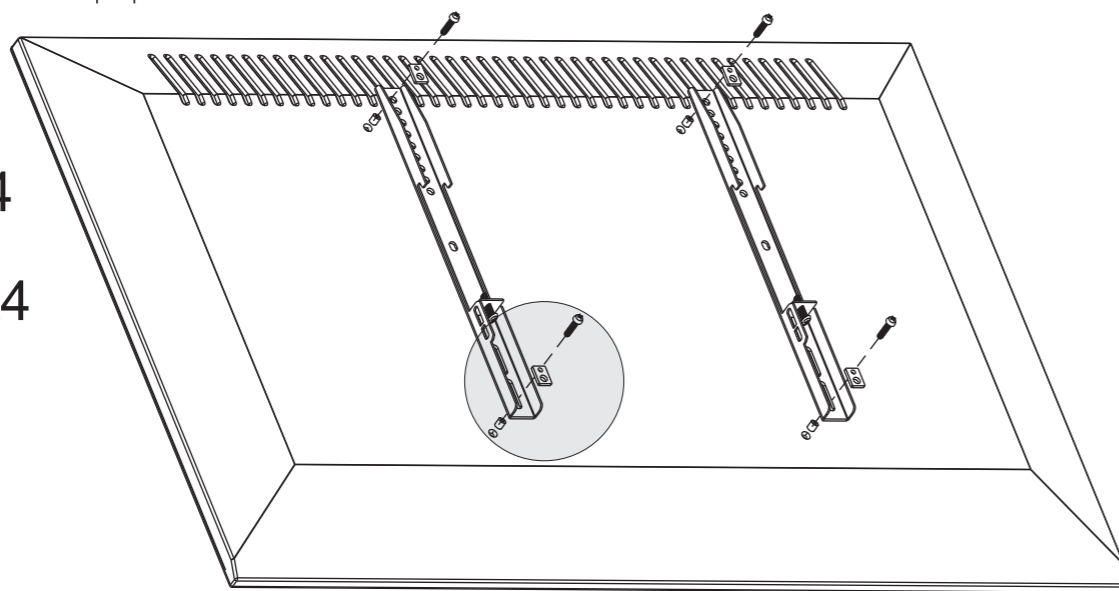

2b

For new Samsung TVs use the longer S-A screw together with the Samsung wall mount adapter provided with the TV

M-C x4

M-D x4

M-E x4

M-F x4

M-G x4/8

M-H x4

Choose the best combination for your TV

3

4

TWM631/421 REV3

Product Name: TWM631/421  
Art number: 402620/402221

TECHLINK, A Division Of Tapehand Ltd.  
Units 7 and 8 Bat and Ball Enterprise Centre  
Bat and Ball Road  
Sevenoaks  
Kent  
United Kingdom  
TN14 5LJ