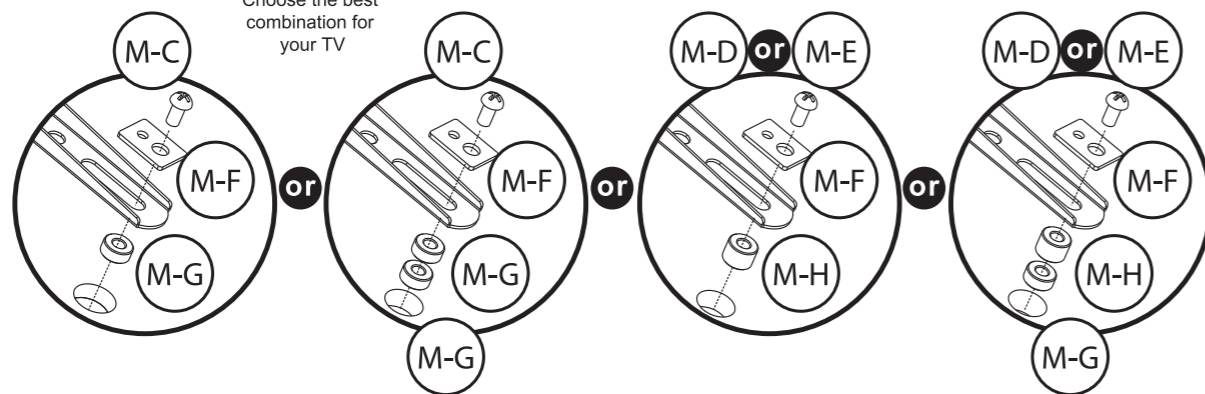

2b

For new Samsung TVs use the longer S-A screw together with the Samsung wall mount adapter provided with the TV

M-C x4

M-D x4

M-E x4

M-F x4

M-G x4/8

M-H x4

Choose the best combination for your TV

3

4

TWM631/421 REV3

Product Name: TWM631/421  
Art number: 402620/402221

TECHLINK, A Division Of Tapehand Ltd.  
Units 7 and 8 Bat and Ball Enterprise Centre  
Bat and Ball Road  
Sevenoaks  
Kent  
United Kingdom  
TN14 5LJ