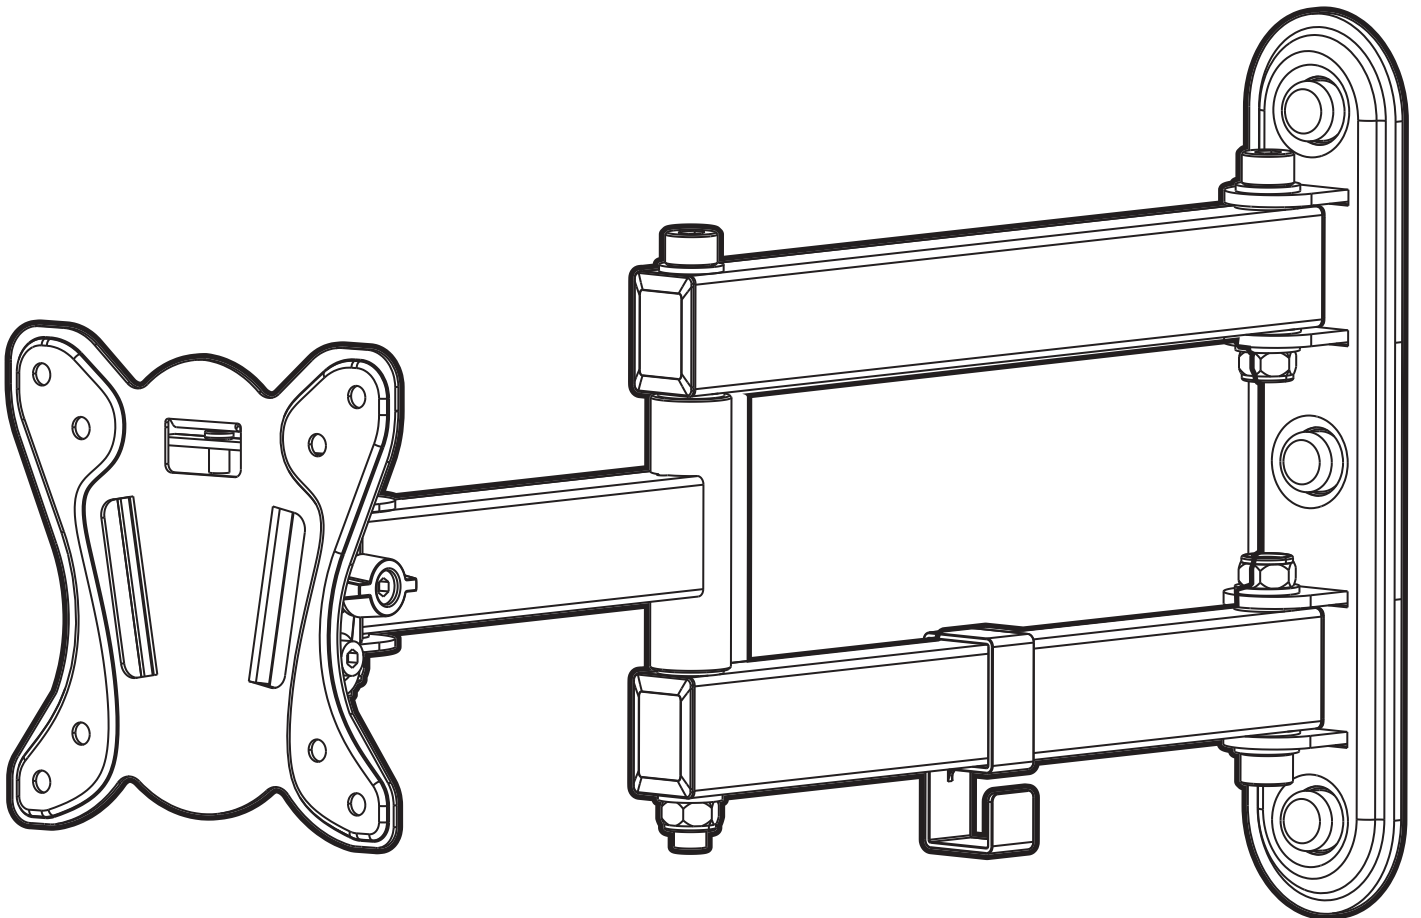

Product Name: TWM103  
Art number: 402198

TECHLINK™

**TECHLINK , A Division Of Tapehand Ltd.**  
Units 7 and 8 Bat and Ball Enterprise Centre  
Bat and Ball Road  
Sevenoaks  
Kent  
United Kingdom  
TN14 5LJ