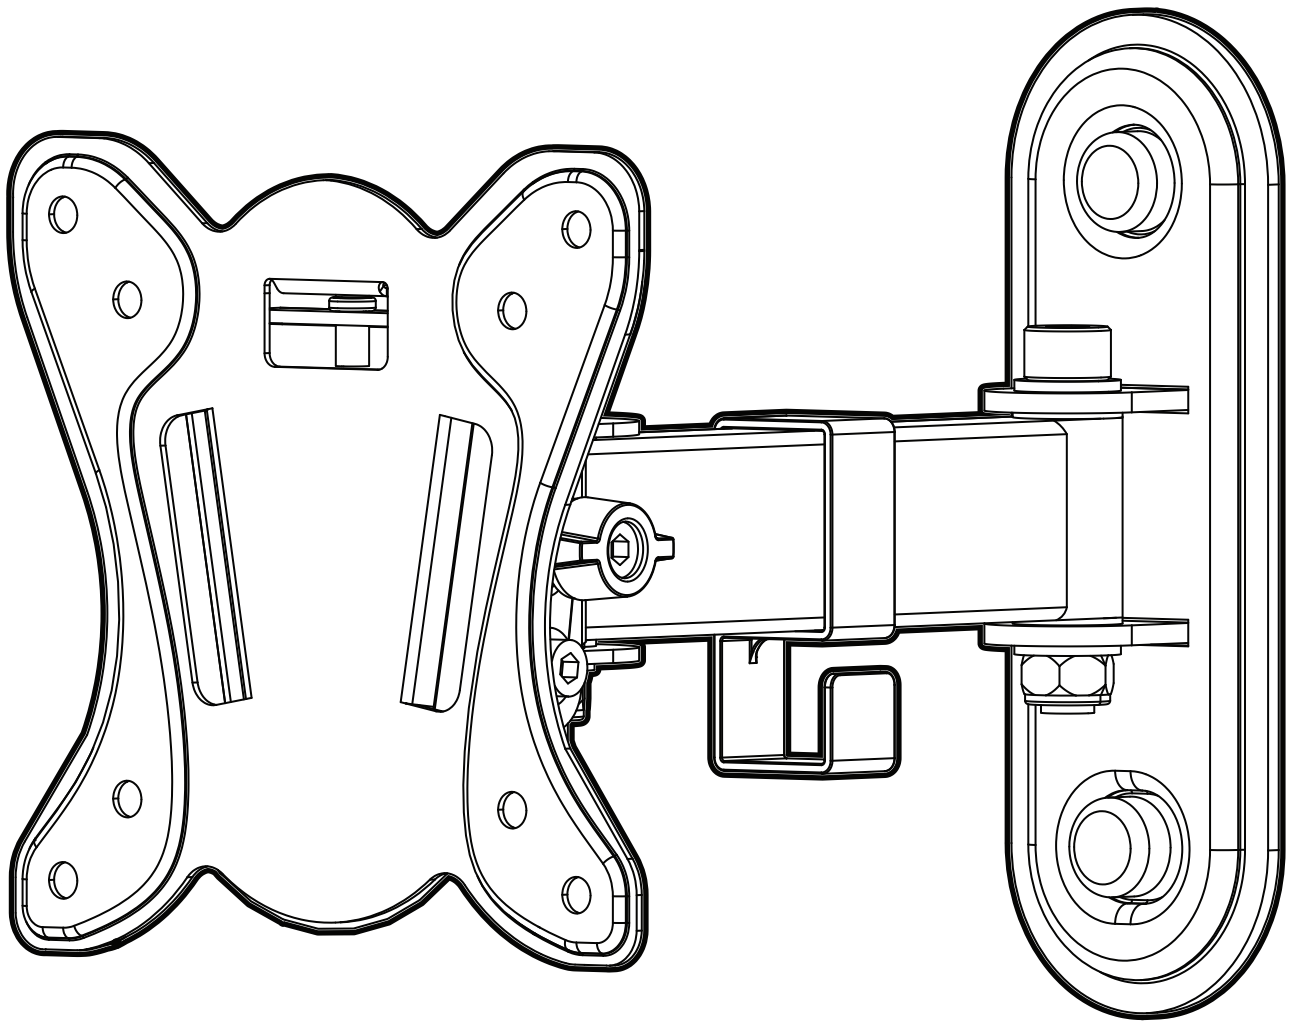

Product Name: TWM102
Art number: 402199

TECHLINK™

TECHLINK , A Division Of Tapehand Ltd.
Units 7 and 8 Bat and Ball Enterprise Centre
Bat and Ball Road
Sevenoaks
Kent
United Kingdom
TN14 5LJ

(UK)Free Phone 0800 634 2699
(US)Toll Free (844) 499-1159